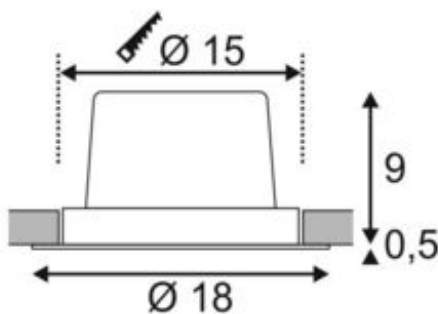

## NEW TRIA 1 SET recessed fitting

LED, 3000K, round, black, 30°, 29W, incl. driver, clip springs

Article number	114270
Number of light sources	1
Max. wattage	29 Watt
Lamp	COB LED module
Light distribution type 1	Direct
Light distribution type 3	rotationally symmetric
Feed-in capability	No
Lamp included	No
Installation diameter	15 cm
Installation depth	10 cm
Height	9.5 cm
Diameter	18 cm
Net weight	0.95 kg
Gross weight	1.106 kg
Voltage	100-240 ~50/60 . 700 Volts
Protection class	I
Beam angle	30 Degree
Material	Aluminium
Colour	black
Way of mounting	Recessed ceiling mounting
Average lifespan	30000 Hours
Colour temperature	3000 Kelvin
Colour rendering index	80
Luminous flux	2425 lm
Energy efficiency class	A++
fastCalcEnabled	Yes
ranking	400
Catalogue page	BIG WHITE 2017: 448

The simplicity and effectiveness of the NEW TRIA 1 SET is captivating. It is available in black, white, or brushed aluminium, in round or square form as well as single-headed or as multi-lamp. Equipped with a powerful, warm white premium COB LED in a tiltable mount, as well as LED driver included in the scope of supply, the set can be used in any lighting situation. The electrical connection is made directly to the 230V mains supply.