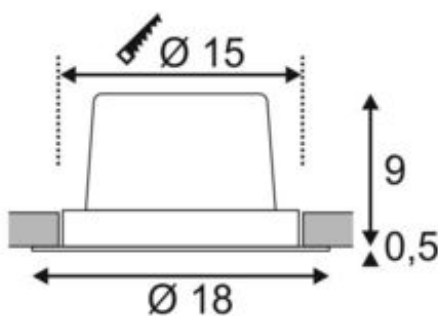

NEW TRIA 1 SET recessed fitting

single-headed LED, 2700K, round, brushed aluminium, 30°, 29W, incl. driver, clip springs

Article number	114266
Number of light sources	1
Max. wattage	29 Watt
Lamp	COB LED module
Light distribution type 1	Direct
Light distribution type 3	rotationally symmetric
Feed-in capability	No
Lamp included	No
Installation diameter	15 cm
Installation depth	10 cm
Height	9.5 cm
Diameter	18 cm
Net weight	0.923 kg
Gross weight	1.098 kg
Voltage	100-240 ~50/60 . 700 Volts
Protection class	I
Beam angle	30 Degree
Material	Aluminium
Colour	brushed aluminium
Way of mounting	Recessed ceiling mounting
Average lifespan	30000 Hours
Colour temperature	2700 Kelvin
Colour rendering index	80
Luminous flux	2275 lm
Energy efficiency class	A++
fastCalcEnabled	Yes
ranking	400
Catalogue page	BIG WHITE 2017: 448

The simplicity and effectiveness of the NEW TRIA 1 SET is captivating. It is available in black, white, or brushed aluminium, in round or square form as well as single-headed or as multi-lamp. Equipped with a powerful, warm white premium COB LED in a tiltable mount, as well as LED driver included in the scope of supply, the set can be used in any lighting situation. The electrical connection is made directly to the 230V mains supply.