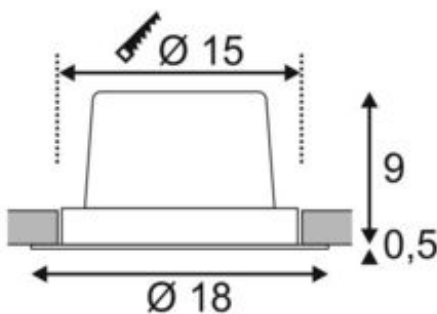

NEW TRIA 1 SET recessed fitting

LED, 2700K, round, white, 30°, 29W incl. driver, clip springs

Article number	114261
Number of light sources	1
Max. wattage	29 Watt
Lamp	COB LED module
Light distribution type 1	Direct
Light distribution type 3	rotationally symmetric
Feed-in capability	No
Lamp included	No
Installation diameter	15 cm
Installation depth	10 cm
Height	9.5 cm
Diameter	18 cm
Net weight	0.945 kg
Gross weight	1.102 kg
Voltage	100-240 ~50/60 . 700 Volts
Protection class	I
Beam angle	30 Degree
Material	Aluminium
Colour	white
Way of mounting	Recessed ceiling mounting
Average lifespan	30000 Hours
Colour temperature	2700 Kelvin
Colour rendering index	80
Luminous flux	2275 lm
Energy efficiency class	A++
fastCalcEnabled	Yes
ranking	400
Catalogue page	BIG WHITE 2017: 448

The simplicity and effectiveness of the NEW TRIA 1 SET is captivating. It is available in black, white, or brushed aluminium, in round or square form as well as single-headed or as multi-lamp. Equipped with a powerful, warm white premium COB LED in a tiltable mount, as well as LED driver included in the scope of supply, the set can be used in any lighting situation. The electrical connection is made directly to the 230V mains supply.