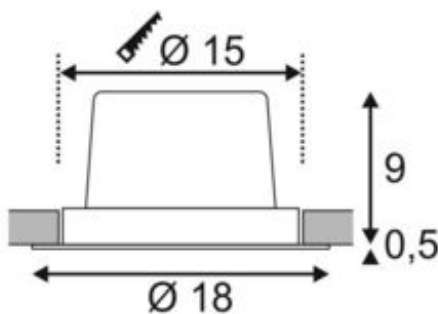

NEW TRIA 1 SET recessed fitting

LED, 2700K, round, black, 30°, 29W, incl. driver, clip springs

Article number	114260
Number of light sources	1
Max. wattage	29 Watt
Lamp	COB LED module
Light distribution type 1	Direct
Light distribution type 3	rotationally symmetric
Feed-in capability	No
Lamp included	No
Installation diameter	15 cm
Installation depth	10 cm
Height	9.5 cm
Diameter	18 cm
Net weight	0.945 kg
Gross weight	1.105 kg
Voltage	100-240 ~50/60 . 700 Volts
Protection class	I
Beam angle	30 Degree
Material	Aluminium
Colour	black
Way of mounting	Recessed ceiling mounting
Average lifespan	30000 Hours
Colour temperature	2700 Kelvin
Colour rendering index	80
Luminous flux	2210 lm
Energy efficiency class	A++
fastCalcEnabled	Yes
ranking	400
Catalogue page	BIG WHITE 2017: 448

The simplicity and effectiveness of the NEW TRIA 1 SET is captivating. It is available in black, white, or brushed aluminium, in round or square form as well as single-headed or as multi-lamp. Equipped with a powerful, warm white premium COB LED in a tiltable mount, as well as LED driver included in the scope of supply, the set can be used in any lighting situation. The electrical connection is made directly to the 230V mains supply.