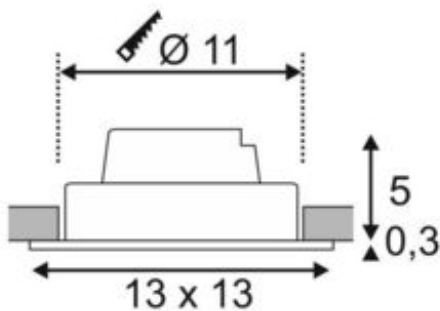

NEW TRIA 1 SET recessed fitting

single-headed LED, 3000K, square, brushed aluminium, 38°, 16W, incl. driver, clip springs

Article number	114256
Number of light sources	1
Max. wattage	16 Watt
Lamp	COB LED module
Light distribution type 1	Direct
Light distribution type 3	rotationally symmetric
Feed-in capability	No
Lamp included	No
Installation diameter	11 cm
Installation depth	6 cm
Length	13 cm
Width	13 cm
Height	5.3 cm
Net weight	0.487 kg
Gross weight	0.592 kg
Voltage	200-240 ~50/60 . 350 Volts
Protection class	II
Beam angle	38 Degree
Material	Aluminium
Colour	brushed aluminium
Way of mounting	Recessed ceiling mounting
Average lifespan	30000 Hours
Colour temperature	3000 Kelvin
Colour rendering index	80
Luminous flux	1120 lm
Energy efficiency class	A++
fastCalcEnabled	Yes
ranking	400
Catalogue page	BIG WHITE 2017: 447

The simplicity and effectiveness of the NEW TRIA 1 SET is captivating. It is available in black, white, or brushed aluminium, in round or square form as well as single-headed or as multi-lamp. Equipped with a powerful, warm white premium COB LED in a tiltable mount, as well as LED driver included in the scope of supply, the set can be used in any lighting situation. The electrical connection is made directly to the 230V mains supply.