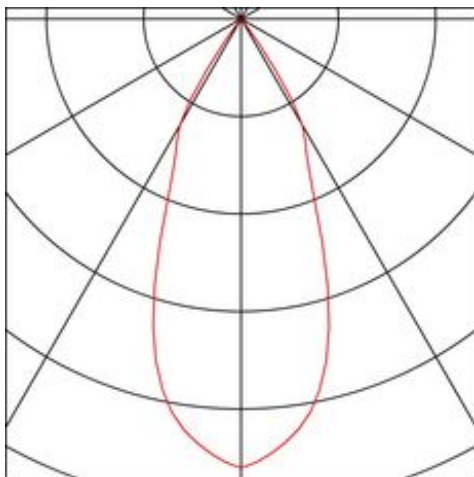

NEW TRIA 1 SET recessed fitting

single-headed LED, 3000K, square, brushed aluminium, 38°, 16W, incl. driver, clip springs

Article number	114256
Number of light sources	1
Max. wattage	16 Watt
Lamp	COB LED module
Light distribution type 1	Direct
Light distribution type 3	rotationally symmetric
Feed-in capability	No
Lamp included	No
Installation diameter	11 cm
Installation depth	6 cm
Length	13 cm
Width	13 cm
Height	5.3 cm
Net weight	0.487 kg
Gross weight	0.592 kg
Voltage	200-240 ~50/60 . 350 Volts
Protection class	II
Beam angle	38 Degree
Material	Aluminium
Colour	brushed aluminium
Way of mounting	Recessed ceiling mounting
Average lifespan	30000 Hours
Colour temperature	3000 Kelvin
Colour rendering index	80
Luminous flux	1120 lm
Energy efficiency class	A++
fastCalcEnabled	Yes
ranking	400
Catalogue page	BIG WHITE 2017: 447

The simplicity and effectiveness of the NEW TRIA 1 SET is captivating. It is available in black, white, or brushed aluminium, in round or square form as well as single-headed or as multi-lamp. Equipped with a powerful, warm white premium COB LED in a tiltable mount, as well as LED driver included in the scope of supply, the set can be used in any lighting situation. The electrical connection is made directly to the 230V mains supply.