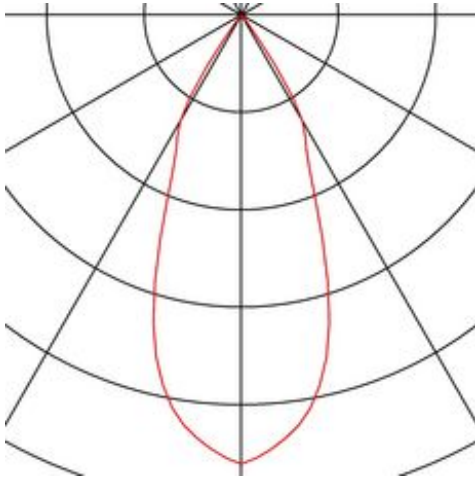

NEW TRIA 1 SET recessed fitting

single-headed LED, 3000K, square, white, 38°, 16W, incl. driver, clip springs

Article number	114251
Number of light sources	1
Max. wattage	16 Watt
Lamp	COB LED module
Light distribution type 1	Direct
Light distribution type 3	rotationally symmetric
Feed-in capability	No
Lamp included	No
Installation diameter	11 cm
Installation depth	6 cm
Length	13 cm
Width	13 cm
Height	5.3 cm
Net weight	0.492 kg
Gross weight	0.598 kg
Voltage	200-240 ~50/60 . 350 Volts
Protection class	II
Beam angle	38 Degree
Material	Aluminium
Colour	white
Way of mounting	Recessed ceiling mounting
Average lifespan	30000 Hours
Colour temperature	3000 Kelvin
Colour rendering index	80
Luminous flux	1120 lm
Energy efficiency class	A++
fastCalcEnabled	Yes
ranking	400
Catalogue page	BIG WHITE 2017: 447

The simplicity and effectiveness of the NEW TRIA 1 SET is captivating. It is available in black, white, or brushed aluminium, in round or square form as well as single-headed or as multi-lamp. Equipped with a powerful, warm white premium COB LED in a tiltable mount, as well as LED driver included in the scope of supply, the set can be used in any lighting situation. The electrical connection is made directly to the 230V mains supply.