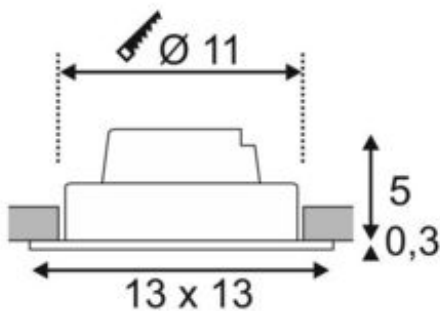

NEW TRIA 1 SET recessed fitting

single-headed LED, 3000K, square, white, 38°, 16W, incl. driver, clip springs

Article number	114251
Number of light sources	1
Max. wattage	16 Watt
Lamp	COB LED module
Light distribution type 1	Direct
Light distribution type 3	rotationally symmetric
Feed-in capability	No
Lamp included	No
Installation diameter	11 cm
Installation depth	6 cm
Length	13 cm
Width	13 cm
Height	5.3 cm
Net weight	0.492 kg
Gross weight	0.598 kg
Voltage	200-240 ~50/60 . 350 Volts
Protection class	II
Beam angle	38 Degree
Material	Aluminium
Colour	white
Way of mounting	Recessed ceiling mounting
Average lifespan	30000 Hours
Colour temperature	3000 Kelvin
Colour rendering index	80
Luminous flux	1120 lm
Energy efficiency class	A++
fastCalcEnabled	Yes
ranking	400
Catalogue page	BIG WHITE 2017: 447

The simplicity and effectiveness of the NEW TRIA 1 SET is captivating. It is available in black, white, or brushed aluminium, in round or square form as well as single-headed or as multi-lamp. Equipped with a powerful, warm white premium COB LED in a tiltable mount, as well as LED driver included in the scope of supply, the set can be used in any lighting situation. The electrical connection is made directly to the 230V mains supply.