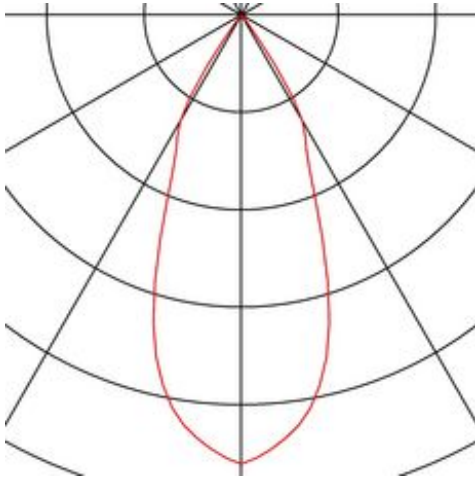

## NEW TRIA 1 SET recessed fitting

LED, 3000K, square, black, 38°, 16W, incl. driver, clip springs

Article number	114250
Number of light sources	1
Max. wattage	16 Watt
Lamp	COB LED module
Light distribution type 1	Direct
Light distribution type 3	rotationally symmetric
Feed-in capability	No
Lamp included	No
Installation diameter	11 cm
Installation depth	6 cm
Length	13 cm
Width	13 cm
Height	5.3 cm
Net weight	0.488 kg
Gross weight	0.596 kg
Voltage	200-240 ~50/60 . 350 Volts
Protection class	II
Beam angle	38 Degree
Material	Aluminium
Colour	black
Way of mounting	Recessed ceiling mounting
Average lifespan	30000 Hours
Colour temperature	3000 Kelvin
Colour rendering index	80
Luminous flux	1100 lm
Energy efficiency class	A++
fastCalcEnabled	Yes
ranking	400
Catalogue page	BIG WHITE 2017: 447

The simplicity and effectiveness of the NEW TRIA 1 SET is captivating. It is available in black, white, or brushed aluminium, in round or square form as well as single-headed or as multi-lamp. Equipped with a powerful, warm white premium COB LED in a tiltable mount, as well as LED driver included in the scope of supply, the set can be used in any lighting situation. The electrical connection is made directly to the 230V mains supply.