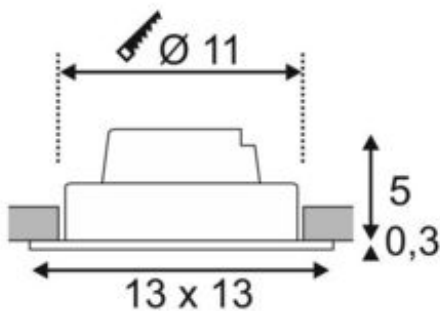

## NEW TRIA 1 SET recessed fitting

LED, 3000K, square, black, 38°, 16W, incl. driver, clip springs

Article number	114250
Number of light sources	1
Max. wattage	16 Watt
Lamp	COB LED module
Light distribution type 1	Direct
Light distribution type 3	rotationally symmetric
Feed-in capability	No
Lamp included	No
Installation diameter	11 cm
Installation depth	6 cm
Length	13 cm
Width	13 cm
Height	5.3 cm
Net weight	0.488 kg
Gross weight	0.596 kg
Voltage	200-240 ~50/60 . 350 Volts
Protection class	II
Beam angle	38 Degree
Material	Aluminium
Colour	black
Way of mounting	Recessed ceiling mounting
Average lifespan	30000 Hours
Colour temperature	3000 Kelvin
Colour rendering index	80
Luminous flux	1100 lm
Energy efficiency class	A++
fastCalcEnabled	Yes
ranking	400
Catalogue page	BIG WHITE 2017: 447

The simplicity and effectiveness of the NEW TRIA 1 SET is captivating. It is available in black, white, or brushed aluminium, in round or square form as well as single-headed or as multi-lamp. Equipped with a powerful, warm white premium COB LED in a tiltable mount, as well as LED driver included in the scope of supply, the set can be used in any lighting situation. The electrical connection is made directly to the 230V mains supply.