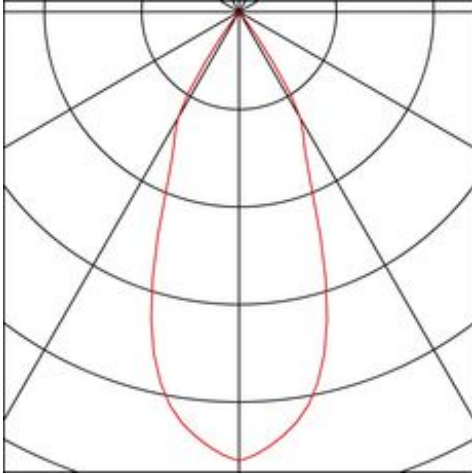

NEW TRIA 1 SET recessed fitting

single-headed LED, 2700K, square, brushed aluminium, 38°, 16W, incl. driver, clip springs

Article number	114246
Number of light sources	1
Max. wattage	16 Watt
Lamp	COB LED module
Light distribution type 1	Direct
Light distribution type 3	rotationally symmetric
Feed-in capability	No
Lamp included	No
Installation diameter	11 cm
Installation depth	6 cm
Length	13 cm
Width	13 cm
Height	5.3 cm
Net weight	0.488 kg
Gross weight	0.593 kg
Voltage	200-240 ~50/60 . 350 Volts
Protection class	II
Beam angle	38 Degree
Material	Aluminium
Colour	brushed aluminium
Way of mounting	Recessed ceiling mounting
Average lifespan	30000 Hours
Colour temperature	2700 Kelvin
Colour rendering index	80
Luminous flux	1030 lm
Energy efficiency class	A++
fastCalcEnabled	Yes
ranking	400
Catalogue page	BIG WHITE 2017: 447

The simplicity and effectiveness of the NEW TRIA 1 SET is captivating. It is available in black, white, or brushed aluminium, in round or square form as well as single-headed or as multi-lamp. Equipped with a powerful, warm white premium COB LED in a tiltable mount, as well as LED driver included in the scope of supply, the set can be used in any lighting situation. The electrical connection is made directly to the 230V mains supply.