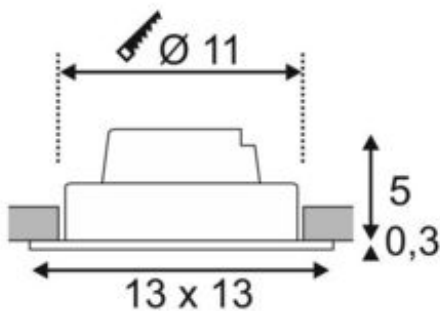

NEW TRIA 1 SET recessed fitting

single-headed LED, 2700K, square, brushed aluminium, 38°, 16W, incl. driver, clip springs

Article number	114246
Number of light sources	1
Max. wattage	16 Watt
Lamp	COB LED module
Light distribution type 1	Direct
Light distribution type 3	rotationally symmetric
Feed-in capability	No
Lamp included	No
Installation diameter	11 cm
Installation depth	6 cm
Length	13 cm
Width	13 cm
Height	5.3 cm
Net weight	0.488 kg
Gross weight	0.593 kg
Voltage	200-240 ~50/60 . 350 Volts
Protection class	II
Beam angle	38 Degree
Material	Aluminium
Colour	brushed aluminium
Way of mounting	Recessed ceiling mounting
Average lifespan	30000 Hours
Colour temperature	2700 Kelvin
Colour rendering index	80
Luminous flux	1030 lm
Energy efficiency class	A++
fastCalcEnabled	Yes
ranking	400
Catalogue page	BIG WHITE 2017: 447

The simplicity and effectiveness of the NEW TRIA 1 SET is captivating. It is available in black, white, or brushed aluminium, in round or square form as well as single-headed or as multi-lamp. Equipped with a powerful, warm white premium COB LED in a tiltable mount, as well as LED driver included in the scope of supply, the set can be used in any lighting situation. The electrical connection is made directly to the 230V mains supply.