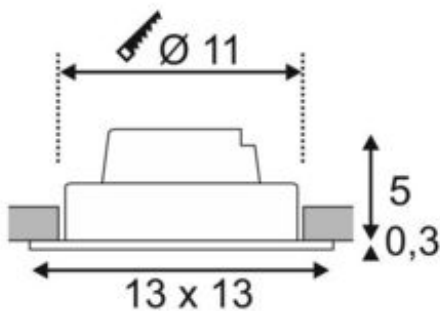

## NEW TRIA 1 SET recessed fitting

single-headed LED, 2700K, square, white, 38°, 16W, incl. driver, clip springs

Article number	114241
Number of light sources	1
Max. wattage	16 Watt
Lamp	COB LED module
Light distribution type 1	Direct
Light distribution type 3	rotationally symmetric
Feed-in capability	No
Lamp included	No
Installation diameter	11 cm
Installation depth	6 cm
Length	13 cm
Width	13 cm
Height	5.3 cm
Net weight	0.49 kg
Gross weight	0.596 kg
Voltage	200-240 ~50/60 . 350 Volts
Protection class	II
Beam angle	38 Degree
Material	Aluminium
Colour	white
Way of mounting	Recessed ceiling mounting
Average lifespan	30000 Hours
Colour temperature	2700 Kelvin
Colour rendering index	80
Luminous flux	1030 lm
Energy efficiency class	A++
fastCalcEnabled	Yes
ranking	400
Catalogue page	BIG WHITE 2017: 447

The simplicity and effectiveness of the NEW TRIA 1 SET is captivating. It is available in black, white, or brushed aluminium, in round or square form as well as single-headed or as multi-lamp. Equipped with a powerful, warm white premium COB LED in a tiltable mount, as well as LED driver included in the scope of supply, the set can be used in any lighting situation. The electrical connection is made directly to the 230V mains supply.