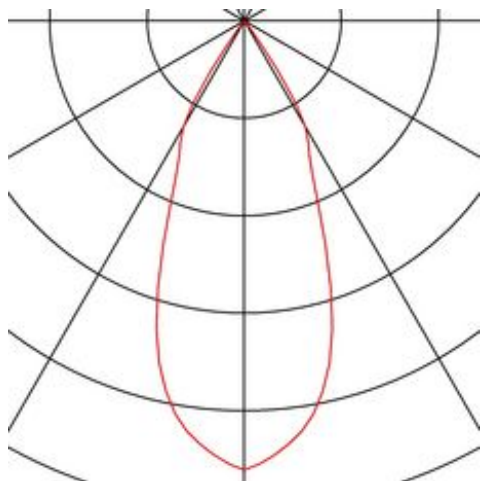

## NEW TRIA 1 SET recessed fitting

single-headed LED, 2700K, square, white, 38°, 16W, incl. driver, clip springs

Article number	114241
Number of light sources	1
Max. wattage	16 Watt
Lamp	COB LED module
Light distribution type 1	Direct
Light distribution type 3	rotationally symmetric
Feed-in capability	No
Lamp included	No
Installation diameter	11 cm
Installation depth	6 cm
Length	13 cm
Width	13 cm
Height	5.3 cm
Net weight	0.49 kg
Gross weight	0.596 kg
Voltage	200-240 ~50/60 . 350 Volts
Protection class	II
Beam angle	38 Degree
Material	Aluminium
Colour	white
Way of mounting	Recessed ceiling mounting
Average lifespan	30000 Hours
Colour temperature	2700 Kelvin
Colour rendering index	80
Luminous flux	1030 lm
Energy efficiency class	A++
fastCalcEnabled	Yes
ranking	400
Catalogue page	BIG WHITE 2017: 447

The simplicity and effectiveness of the NEW TRIA 1 SET is captivating. It is available in black, white, or brushed aluminium, in round or square form as well as single-headed or as multi-lamp. Equipped with a powerful, warm white premium COB LED in a tiltable mount, as well as LED driver included in the scope of supply, the set can be used in any lighting situation. The electrical connection is made directly to the 230V mains supply.