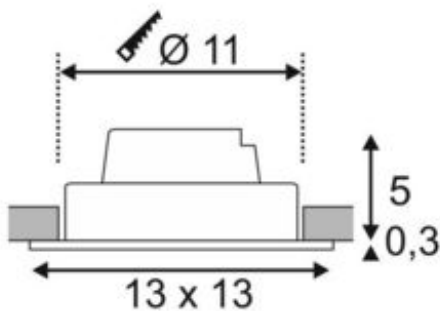

## NEW TRIA 1 SET recessed fitting

LED, 2700K, square, black, 38°, 16W, incl. driver, clip springs

Article number	114240
Number of light sources	1
Max. wattage	16 Watt
Lamp	COB LED module
Light distribution type 1	Direct
Light distribution type 3	rotationally symmetric
Feed-in capability	No
Lamp included	No
Installation diameter	11 cm
Installation depth	6 cm
Length	13 cm
Width	13 cm
Height	5.3 cm
Net weight	0.493 kg
Gross weight	0.603 kg
Voltage	200-240 ~50/60 . 350 Volts
Protection class	II
Beam angle	38 Degree
Material	Aluminium
Colour	black
Way of mounting	Recessed ceiling mounting
Average lifespan	30000 Hours
Colour temperature	2700 Kelvin
Colour rendering index	80
Luminous flux	1010 lm
Energy efficiency class	A++
fastCalcEnabled	Yes
ranking	400
Catalogue page	BIG WHITE 2017: 447

The simplicity and effectiveness of the NEW TRIA 1 SET is captivating. It is available in black, white, or brushed aluminium, in round or square form as well as single-headed or as multi-lamp. Equipped with a powerful, warm white premium COB LED in a tiltable mount, as well as LED driver included in the scope of supply, the set can be used in any lighting situation. The electrical connection is made directly to the 230V mains supply.