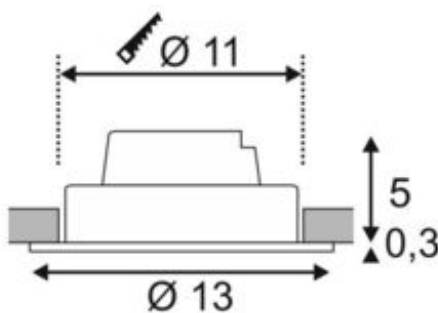

NEW TRIA 1 SET recessed fitting

single-headed LED, 3000K, round, brushed aluminium, 38°, 16W, incl. driver, clip springs

Article number	114236
Number of light sources	1
Max. wattage	16 Watt
Lamp	COB LED module
Light distribution type 1	Direct
Light distribution type 3	rotationally symmetric
Feed-in capability	No
Lamp included	No
Installation diameter	11 cm
Installation depth	6 cm
Height	5.3 cm
Diameter	13 cm
Net weight	0.464 kg
Gross weight	0.574 kg
Voltage	200-240 ~50/60 . 350 Volts
Protection class	II
Beam angle	38 Degree
Material	Aluminium
Colour	brushed aluminium
Way of mounting	Recessed ceiling mounting
Average lifespan	30000 Hours
Colour temperature	3000 Kelvin
Colour rendering index	80
Luminous flux	1120 lm
Energy efficiency class	A++
fastCalcEnabled	Yes
ranking	400
Catalogue page	BIG WHITE 2017: 447

The simplicity and effectiveness of the NEW TRIA 1 SET is captivating. It is available in black, white, or brushed aluminium, in round or square form as well as single-headed or as multi-lamp. Equipped with a powerful, warm white premium COB LED in a tiltable mount, as well as LED driver included in the scope of supply, the set can be used in any lighting situation. The electrical connection is made directly to the 230V mains supply.