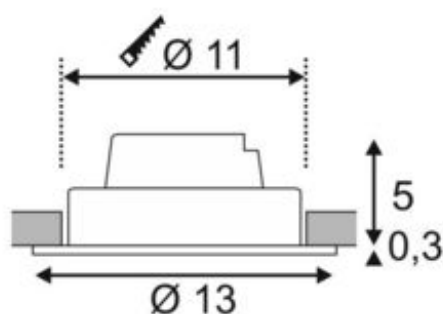

## NEW TRIA 1 SET recessed fitting

LED, 3000K, round, white, 38°, 16W incl. driver, clip springs

Article number	114231
Number of light sources	1
Max. wattage	16 Watt
Lamp	COB LED module
Light distribution type 1	Direct
Light distribution type 3	rotationally symmetric
Feed-in capability	No
Lamp included	No
Installation diameter	11 cm
Installation depth	6 cm
Height	5.3 cm
Diameter	13 cm
Net weight	0.466 kg
Gross weight	0.572 kg
Voltage	200-240 ~50/60 . 350 Volts
Protection class	II
Beam angle	38 Degree
Material	Aluminium
Colour	white
Way of mounting	Recessed ceiling mounting
Average lifespan	30000 Hours
Colour temperature	3000 Kelvin
Colour rendering index	80
Luminous flux	1120 lm
Energy efficiency class	A++
fastCalcEnabled	Yes
ranking	400
Catalogue page	BIG WHITE 2017: 447

The simplicity and effectiveness of the NEW TRIA 1 SET is captivating. It is available in black, white, or brushed aluminium, in round or square form as well as single-headed or as multi-lamp. Equipped with a powerful, warm white premium COB LED in a tiltable mount, as well as LED driver included in the scope of supply, the set can be used in any lighting situation. The electrical connection is made directly to the 230V mains supply.