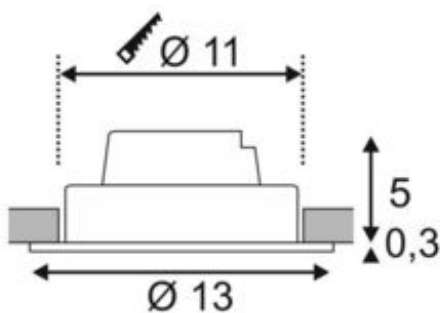

NEW TRIA 1 SET recessed fitting

LED, 3000K, round, black, 38°, 16W, incl. driver, clip springs

Article number	114230
Number of light sources	1
Max. wattage	16 Watt
Lamp	COB LED module
Light distribution type 1	Direct
Light distribution type 3	rotationally symmetric
Feed-in capability	No
Lamp included	No
Installation diameter	11 cm
Installation depth	6 cm
Height	5.3 cm
Diameter	13 cm
Net weight	0.464 kg
Gross weight	0.569 kg
Voltage	200-240 ~50/60 . 350 Volts
Protection class	II
Beam angle	38 Degree
Material	Aluminium
Colour	black
Way of mounting	Recessed ceiling mounting
Average lifespan	30000 Hours
Colour temperature	3000 Kelvin
Colour rendering index	80
Luminous flux	1100 lm
Energy efficiency class	A++
fastCalcEnabled	Yes
ranking	400
Catalogue page	BIG WHITE 2017: 447

The simplicity and effectiveness of the NEW TRIA 1 SET is captivating. It is available in black, white, or brushed aluminium, in round or square form as well as single-headed or as multi-lamp. Equipped with a powerful, warm white premium COB LED in a tiltable mount, as well as LED driver included in the scope of supply, the set can be used in any lighting situation. The electrical connection is made directly to the 230V mains supply.