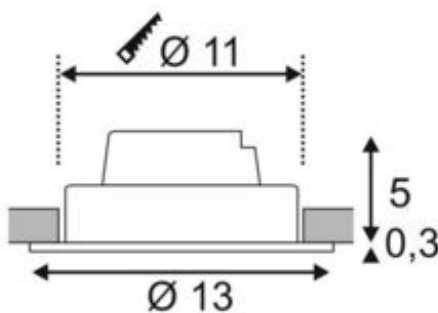

NEW TRIA 1 SET recessed fitting

single-headed LED, 2700K, round, brushed aluminium, 38°, 16W, incl. driver, clip springs

Article number	114226
Number of light sources	1
Max. wattage	16 Watt
Lamp	COB LED module
Light distribution type 1	Direct
Light distribution type 3	rotationally symmetric
Feed-in capability	No
Lamp included	No
Installation diameter	11 cm
Installation depth	6 cm
Height	5.3 cm
Diameter	13 cm
Net weight	0.464 kg
Gross weight	0.569 kg
Voltage	200-240 ~50/60 . 350 Volts
Protection class	II
Beam angle	38 Degree
Material	Aluminium
Colour	brushed aluminium
Way of mounting	Recessed ceiling mounting
Average lifespan	30000 Hours
Colour temperature	2700 Kelvin
Colour rendering index	80
Luminous flux	1030 lm
Energy efficiency class	A++
fastCalcEnabled	Yes
ranking	400
Catalogue page	BIG WHITE 2017: 447

The simplicity and effectiveness of the NEW TRIA 1 SET is captivating. It is available in black, white, or brushed aluminium, in round or square form as well as single-headed or as multi-lamp. Equipped with a powerful, warm white premium COB LED in a tiltable mount, as well as LED driver included in the scope of supply, the set can be used in any lighting situation. The electrical connection is made directly to the 230V mains supply.