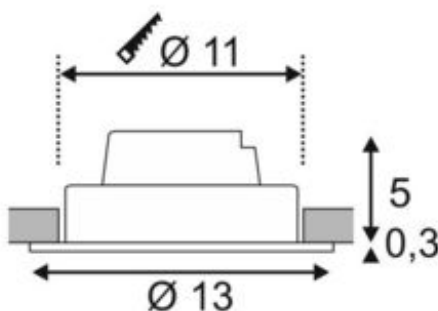

## NEW TRIA 1 SET recessed fitting

LED, 2700K, round, white, 38°, 16W incl. driver, clip springs

Article number	114221
Number of light sources	1
Max. wattage	16 Watt
Lamp	COB LED module
Light distribution type 1	Direct
Light distribution type 3	rotationally symmetric
Feed-in capability	No
Lamp included	No
Installation diameter	11 cm
Installation depth	6 cm
Height	5.3 cm
Diameter	13 cm
Net weight	0.462 kg
Gross weight	0.566 kg
Voltage	200-240 ~50/60 . 350 Volts
Protection class	II
Beam angle	38 Degree
Material	Aluminium
Colour	white
Way of mounting	Recessed ceiling mounting
Average lifespan	30000 Hours
Colour temperature	2700 Kelvin
Colour rendering index	80
Luminous flux	1030 lm
Energy efficiency class	A++
fastCalcEnabled	Yes
ranking	400
Catalogue page	BIG WHITE 2017: 447

The simplicity and effectiveness of the NEW TRIA 1 SET is captivating. It is available in black, white, or brushed aluminium, in round or square form as well as single-headed or as multi-lamp. Equipped with a powerful, warm white premium COB LED in a tiltable mount, as well as LED driver included in the scope of supply, the set can be used in any lighting situation. The electrical connection is made directly to the 230V mains supply.