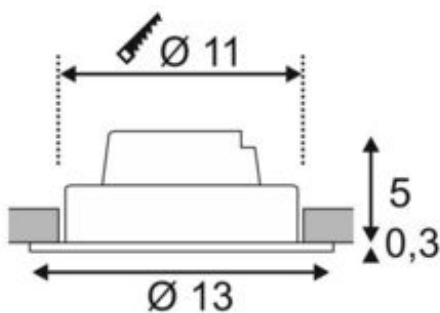

NEW TRIA 1 SET recessed fitting

LED, 2700K, round, black, 38°, 16W, incl. driver, clip springs

Article number	114220
Number of light sources	1
Max. wattage	16 Watt
Lamp	COB LED module
Light distribution type 1	Direct
Light distribution type 3	rotationally symmetric
Feed-in capability	No
Lamp included	No
Installation diameter	11 cm
Installation depth	6 cm
Height	5.3 cm
Diameter	13 cm
Net weight	0.462 kg
Gross weight	0.568 kg
Voltage	200-240 ~50/60 . 350 Volts
Protection class	II
Beam angle	38 Degree
Material	Aluminium
Colour	black
Way of mounting	Recessed ceiling mounting
Average lifespan	30000 Hours
Colour temperature	2700 Kelvin
Colour rendering index	80
Luminous flux	1010 lm
Energy efficiency class	A++
fastCalcEnabled	Yes
ranking	400
Catalogue page	BIG WHITE 2017: 447

The simplicity and effectiveness of the NEW TRIA 1 SET is captivating. It is available in black, white, or brushed aluminium, in round or square form as well as single-headed or as multi-lamp. Equipped with a powerful, warm white premium COB LED in a tiltable mount, as well as LED driver included in the scope of supply, the set can be used in any lighting situation. The electrical connection is made directly to the 230V mains supply.