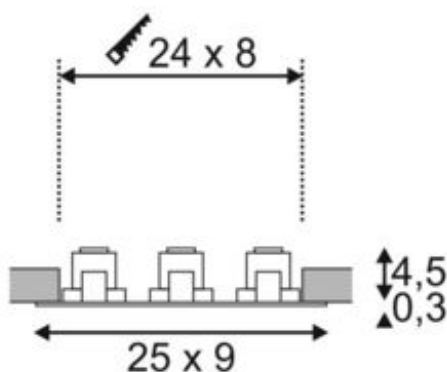

NEW TRIA 3 SET recessed fitting

triple-headed LED, 3000K, rectangular, matt white, 38°, 30W, incl. driver, clip springs

Article number	114211
Number of light sources	3
Max. wattage	30 Watt
Lamp	COB LED module
Light distribution type 1	Direct
Light distribution type 3	rotationally symmetric
Feed-in capability	No
Lamp included	No
Installation length	24 cm
Installation width	8 cm
Installation depth	7 cm
Length	25 cm
Width	9 cm
Height	4.8 cm
Net weight	0.81 kg
Gross weight	0.919 kg
Voltage	100-240 ~50/60 . 500 Volts
Protection class	I
Beam angle	38 Degree
Material	Aluminium
Colour	matt white
Way of mounting	Recessed ceiling mounting
Average lifespan	40000 Hours
Colour temperature	3000 Kelvin
Colour rendering index	80
Luminous flux	2500 lm
Energy efficiency class	A++
fastCalcEnabled	Yes
ranking	300
Catalogue page	BIG WHITE 2017: 449

The simplicity and effectiveness of the innovative NEW TRIA 3 SET is captivating. It is available in matt black, matt white or brushed aluminium, in round or square form as well as single-headed or as multi-lamp. Equipped with a powerful, warm white premium COB LED in a tiltable mount, as well as LED driver included in the scope of supply, the set can be used in any lighting situation. The electrical connection is made directly to the 230V mains supply.