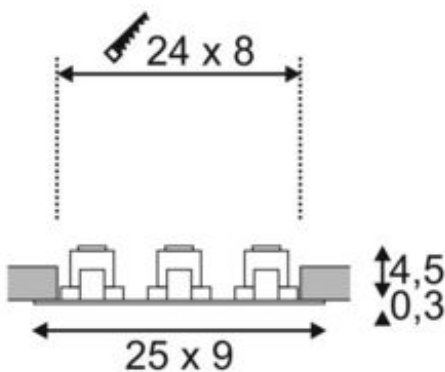

NEW TRIA 3 SET recessed fitting

triple-headed LED, 3000K, rectangular, matt black, 38°, 30W, incl. driver, clip springs

Article number	114210
Number of light sources	3
Max. wattage	30 Watt
Lamp	COB LED module
Light distribution type 1	Direct
Light distribution type 3	rotationally symmetric
Feed-in capability	No
Lamp included	No
Installation length	24 cm
Installation width	8 cm
Installation depth	7 cm
Length	25 cm
Width	9 cm
Height	4.8 cm
Net weight	0.809 kg
Gross weight	0.92 kg
Voltage	100-240 ~50/60 . 500 Volts
Protection class	I
Beam angle	38 Degree
Material	Aluminium
Colour	matt black
Way of mounting	Recessed ceiling mounting
Average lifespan	40000 Hours
Colour temperature	3000 Kelvin
Colour rendering index	80
Luminous flux	2400 lm
Energy efficiency class	A++
fastCalcEnabled	Yes
ranking	300
Catalogue page	BIG WHITE 2017: 449

The simplicity and effectiveness of the innovative NEW TRIA 3 SET is captivating. It is available in matt black, matt white or brushed aluminium, in round or square form as well as single-headed or as multi-lamp. Equipped with a powerful, warm white premium COB LED in a tiltable mount, as well as LED driver included in the scope of supply, the set can be used in any lighting situation. The electrical connection is made directly to the 230V mains supply.