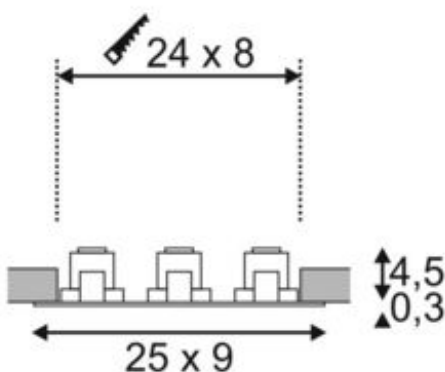

NEW TRIA 3 SET recessed fitting

triple-headed LED, 2700K, rectangular, brushed aluminium, 38°, 30W, incl. driver, clip springs

Article number	114206
Number of light sources	3
Max. wattage	30 Watt
Lamp	COB LED module
Light distribution type 1	Direct
Light distribution type 3	Axis-symmetric
Feed-in capability	No
Lamp included	No
Installation length	24 cm
Installation width	8 cm
Installation depth	7 cm
Length	25 cm
Width	9 cm
Height	4.8 cm
Net weight	0.8 kg
Gross weight	0.915 kg
Voltage	100-240 ~50/60 . 500 Volts
Protection class	I
Beam angle	38 Degree
Material	Aluminium
Colour	brushed aluminium
Way of mounting	Recessed ceiling mounting
Average lifespan	40000 Hours
Colour temperature	2700 Kelvin
Colour rendering index	80
Luminous flux	2400 lm
Energy efficiency class	A++
fastCalcEnabled	Yes
ranking	300
Catalogue page	BIG WHITE 2017: 449

The simplicity and effectiveness of the innovative NEW TRIA 3 SET is captivating. It is available in matt black, matt white or brushed aluminium, in round or square form as well as single-headed or as multi-lamp. Equipped with a powerful, warm white premium COB LED in a tiltable mount, as well as LED driver included in the scope of supply, the set can be used in any lighting situation. The electrical connection is made directly to the 230V mains supply.