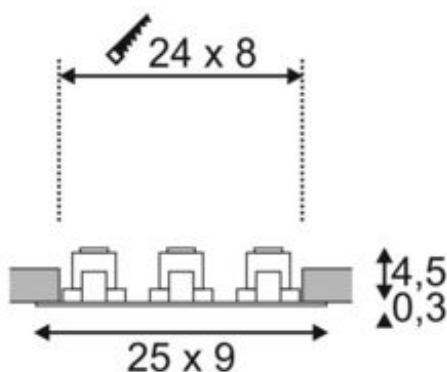

NEW TRIA 3 SET recessed fitting

triple-headed LED, 2700K, rectangular, matt white, 38°, 30W, incl. driver, clip springs

Article number	114201
Number of light sources	3
Max. wattage	30 Watt
Lamp	COB LED module
Light distribution type 1	Direct
Light distribution type 3	Axis-symmetric
Feed-in capability	No
Lamp included	No
Installation length	24 cm
Installation width	8 cm
Installation depth	7 cm
Length	25 cm
Width	9 cm
Height	4.8 cm
Net weight	0.807 kg
Gross weight	0.916 kg
Voltage	100-240 ~50/60 . 500 Volts
Protection class	I
Beam angle	38 Degree
Material	Aluminium
Colour	matt white
Way of mounting	Recessed ceiling mounting
Average lifespan	40000 Hours
Colour temperature	2700 Kelvin
Colour rendering index	80
Luminous flux	2400 lm
Energy efficiency class	A++
fastCalcEnabled	Yes
ranking	300
Catalogue page	BIG WHITE 2017: 449

The simplicity and effectiveness of the innovative NEW TRIA 3 SET is captivating. It is available in matt black, matt white or brushed aluminium, in round or square form as well as single-headed or as multi-lamp. Equipped with a powerful, warm white premium COB LED in a tiltable mount, as well as LED driver included in the scope of supply, the set can be used in any lighting situation. The electrical connection is made directly to the 230V mains supply.