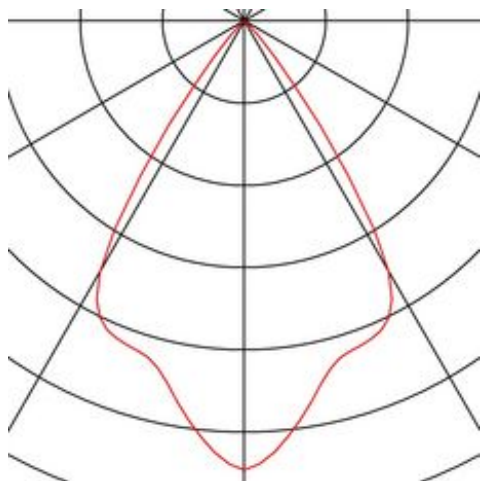

## SUPROS

ceiling light, LED, 3000K, round, black, 3000lm, 60° reflector, incl. clip springs

Article number	114130
Number of light sources	1
Max. wattage	34.8 Watt
Lamp	Philips Fortimo LED SLM Modul
Light distribution type 1	Direct
Light distribution type 3	rotationally symmetric
Product family	Supros 3000
Feed-in capability	No
Lamp included	No
Height	20.5 cm
Diameter	12.7 cm
Net weight	1.388 kg
Gross weight	1.497 kg
Voltage	220-240 ~50/60 . 750 Volts
Protection class	I
Beam angle	60 Degree
Material	Aluminium/glass
Colour	black
Way of mounting	Surface ceiling mounting
Average lifespan	50000 Hours
Colour temperature	3000 Kelvin
Colour rendering index	80
Luminous flux	2100 lm
Energy efficiency class	A++
fastCalcEnabled	Yes
ranking	400
Catalogue page	BIG WHITE 2017: 241

The SUPROS light series impresses with its multitude of possible applications, excellent LED technology and its harmonious design. With its very high luminous flux, the SUPROS product family is ideally suited to replace power-hungry, conventional lighting installations. The wide-area reflector included in the delivers can be replaced by reflectors with narrower beam angles which are optionally available. This can be done without the need for tools. With the factory-installed LED driver, all the luminaires in the series are suitable for direct connection to the 230V mains supply.