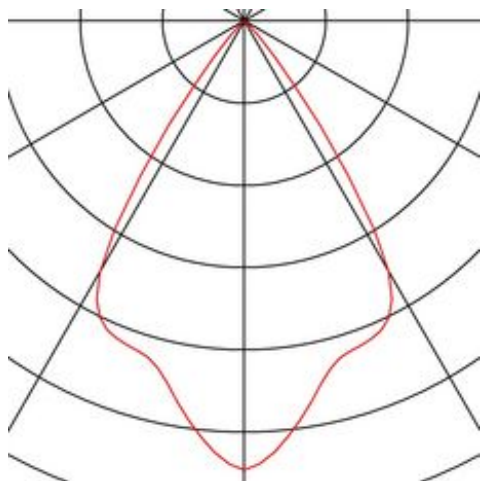

## SUPROS

recessed fitting, LED, 3000K, round, black, 3000lm, 60° reflector, incl. clip springs

Article number	114120
Number of light sources	1
Max. wattage	34.8 Watt
Lamp	Philips Fortimo LED SLM Modul
Light distribution type 1	Direct
Light distribution type 3	rotationally symmetric
Product family	Supros 3000
Feed-in capability	No
Lamp included	No
Installation diameter	18 cm
Installation depth	11.5 cm
Height	17 cm
Diameter	19.5 cm
Net weight	1.603 kg
Gross weight	1.773 kg
Voltage	220-240 ~50/60 . 750 Volts
Protection class	II
Beam angle	60 Degree
Material	Aluminium
Colour	black
Way of mounting	Recessed ceiling mounting
Average lifespan	50000 Hours
Colour temperature	3000 Kelvin
Colour rendering index	80
Luminous flux	2100 lm
Energy efficiency class	A++
fastCalcEnabled	Yes
ranking	400
Catalogue page	BIG WHITE 2017: 516

The SUPROS light series impresses with its multitude of possible applications, excellent LED technology and its harmonious design. With its very high luminous flux, the SUPROS product family is ideally suited to replace power-hungry, conventional lighting installations. The wide-area reflector included in the delivers can be replaced by reflectors with narrower beam angles which are optionally available. This can be done without the need for tools. With the factory-installed LED driver, all the luminaires in the series are suitable for direct connection to the 230V mains supply.