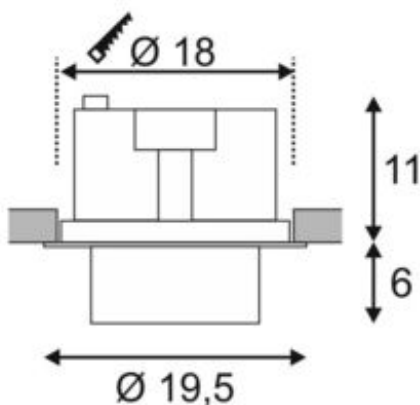

## SUPROS

recessed fitting, LED, 3000K, round, black, 3000lm, 60° reflector, incl. clip springs

Article number	114120
Number of light sources	1
Max. wattage	34.8 Watt
Lamp	Philips Fortimo LED SLM Modul
Light distribution type 1	Direct
Light distribution type 3	rotationally symmetric
Product family	Supros 3000
Feed-in capability	No
Lamp included	No
Installation diameter	18 cm
Installation depth	11.5 cm
Height	17 cm
Diameter	19.5 cm
Net weight	1.603 kg
Gross weight	1.773 kg
Voltage	220-240 ~50/60 . 750 Volts
Protection class	II
Beam angle	60 Degree
Material	Aluminium
Colour	black
Way of mounting	Recessed ceiling mounting
Average lifespan	50000 Hours
Colour temperature	3000 Kelvin
Colour rendering index	80
Luminous flux	2100 lm
Energy efficiency class	A++
fastCalcEnabled	Yes
ranking	400
Catalogue page	BIG WHITE 2017: 516

The SUPROS light series impresses with its multitude of possible applications, excellent LED technology and its harmonious design. With its very high luminous flux, the SUPROS product family is ideally suited to replace power-hungry, conventional lighting installations. The wide-area reflector included in the delivers can be replaced by reflectors with narrower beam angles which are optionally available. This can be done without the need for tools. With the factory-installed LED driver, all the luminaires in the series are suitable for direct connection to the 230V mains supply.