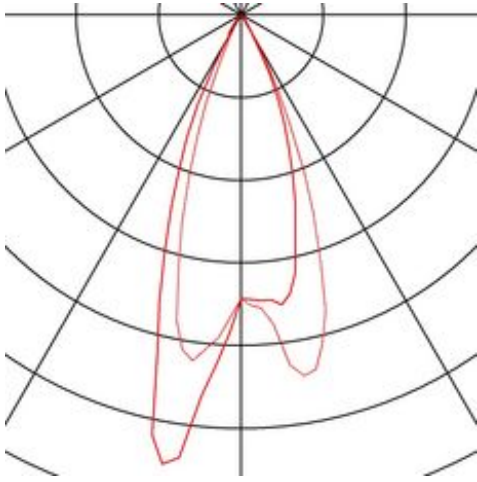

NEW TRIA MINI recessed fitting

LED, 3000K, round, matt white 30°, incl. mini plug, clip springs

Article number	113981
Number of light sources	1
Max. wattage	2.2 Watt
Lamp	PowerLED 2,2W
Light distribution type 1	Direct
Light distribution type 3	Axis-symmetric
Feed-in capability	No
Lamp included	No
Installation diameter	4 cm
Installation depth	4 cm
Height	3.6 cm
Diameter	5.2 cm
Net weight	0.072 kg
Gross weight	0.095 kg
Voltage	700 Volts
Protection class	III
IP-rating	IP 44
Beam angle	30 Degree
Material	Aluminium
Colour	matt white
Way of mounting	Recessed ceiling mounting
Average lifespan	30000 Hours
Colour temperature	3000 Kelvin
Colour rendering index	80
Luminous flux	143 lm
Energy efficiency class	A++
fastCalcEnabled	Yes
ranking	300
Catalogue page	BIG WHITE 2017: 439

The simplicity and effectiveness of the innovative NEW TRIA MINI recessed fitting is captivating. It is available in matt black, matt white, or brushed aluminium; and in round or square form. Equipped with a powerful, warm white premium LED in a tiltable mount, the set can be used in any lighting situation. The electrical connection is made directly to the 230V mains supply. An external 700mA driver e.g., 464001 is required for operation (dimnable).