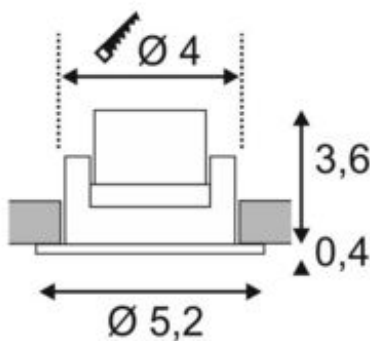

NEW TRIA MINI recessed fitting

LED, 3000K, round, matt white 30°, incl. mini plug, clip springs

Article number	113981
Number of light sources	1
Max. wattage	2.2 Watt
Lamp	PowerLED 2,2W
Light distribution type 1	Direct
Light distribution type 3	Axis-symmetric
Feed-in capability	No
Lamp included	No
Installation diameter	4 cm
Installation depth	4 cm
Height	3.6 cm
Diameter	5.2 cm
Net weight	0.072 kg
Gross weight	0.095 kg
Voltage	700 Volts
Protection class	III
IP-rating	IP 44
Beam angle	30 Degree
Material	Aluminium
Colour	matt white
Way of mounting	Recessed ceiling mounting
Average lifespan	30000 Hours
Colour temperature	3000 Kelvin
Colour rendering index	80
Luminous flux	143 lm
Energy efficiency class	A++
fastCalcEnabled	Yes
ranking	300
Catalogue page	BIG WHITE 2017: 439

The simplicity and effectiveness of the innovative NEW TRIA MINI recessed fitting is captivating. It is available in matt black, matt white, or brushed aluminium; and in round or square form. Equipped with a powerful, warm white premium LED in a tiltable mount, the set can be used in any lighting situation. The electrical connection is made directly to the 230V mains supply. An external 700mA driver e.g., 464001 is required for operation (dimnable).