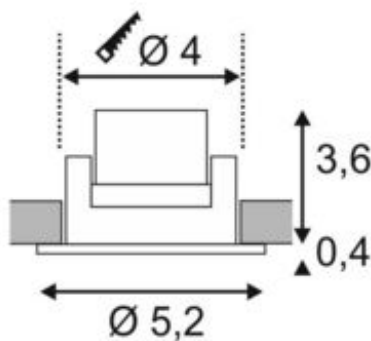

NEW TRIA MINI recessed fitting

LED, 3000K, round, matt black, 30°, incl. mini plug, clip springs

Article number	113980
Number of light sources	1
Max. wattage	2.2 Watt
Lamp	PowerLED 2,2W
Light distribution type 1	Direct
Light distribution type 3	Axis-symmetric
Feed-in capability	No
Lamp included	No
Installation diameter	4 cm
Installation depth	4 cm
Height	3.6 cm
Diameter	5.2 cm
Net weight	0.073 kg
Gross weight	0.095 kg
Voltage	700 Volts
Protection class	III
IP-rating	IP 44
Beam angle	30 Degree
Material	Aluminium
Colour	matt black
Way of mounting	Recessed ceiling mounting
Average lifespan	30000 Hours
Colour temperature	3000 Kelvin
Colour rendering index	80
Luminous flux	143 lm
Energy efficiency class	A++
fastCalcEnabled	Yes
ranking	300
Catalogue page	BIG WHITE 2017: 439

The simplicity and effectiveness of the innovative NEW TRIA MINI recessed fitting is captivating. It is available in matt black, matt white, or brushed aluminium; and in round or square form. Equipped with a powerful, warm white premium LED in a tiltable mount, the set can be used in any lighting situation. The electrical connection is made directly to the 230V mains supply. An external 700mA driver e.g., 464001 is required for operation (dimmable).