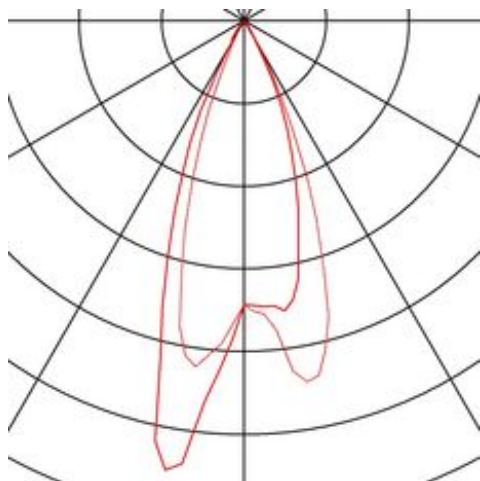

NEW TRIA MINI recessed fitting

LED, 3000K, round, matt black, 30°, incl. mini plug, clip springs

Article number	113980
Number of light sources	1
Max. wattage	2.2 Watt
Lamp	PowerLED 2,2W
Light distribution type 1	Direct
Light distribution type 3	Axis-symmetric
Feed-in capability	No
Lamp included	No
Installation diameter	4 cm
Installation depth	4 cm
Height	3.6 cm
Diameter	5.2 cm
Net weight	0.073 kg
Gross weight	0.095 kg
Voltage	700 Volts
Protection class	III
IP-rating	IP 44
Beam angle	30 Degree
Material	Aluminium
Colour	matt black
Way of mounting	Recessed ceiling mounting
Average lifespan	30000 Hours
Colour temperature	3000 Kelvin
Colour rendering index	80
Luminous flux	143 lm
Energy efficiency class	A++
fastCalcEnabled	Yes
ranking	300
Catalogue page	BIG WHITE 2017: 439

The simplicity and effectiveness of the innovative NEW TRIA MINI recessed fitting is captivating. It is available in matt black, matt white, or brushed aluminium; and in round or square form. Equipped with a powerful, warm white premium LED in a tiltable mount, the set can be used in any lighting situation. The electrical connection is made directly to the 230V mains supply. An external 700mA driver e.g., 464001 is required for operation (dimmable).