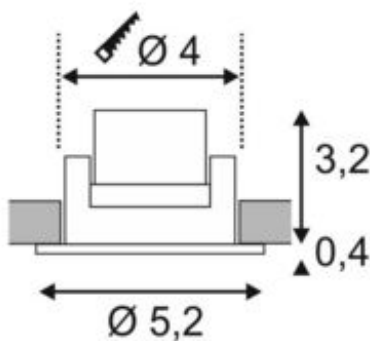

NEW TRIA MINI SET recessed fitting

LED, 3000K, round, brushed aluminium, 30°, incl. driver, clip springs

Article number	113976
Number of light sources	1
Max. wattage	4.4 Watt
Lamp	LED module
Light distribution type 1	Direct
Light distribution type 3	Axis-symmetric
Feed-in capability	No
Lamp included	No
Installation diameter	4 cm
Installation depth	4 cm
Height	3.6 cm
Diameter	5.2 cm
Net weight	0.116 kg
Gross weight	0.15 kg
Voltage	220-240 ~50/60 . 700 Volts
Protection class	II
IP-rating	IP 44
Beam angle	30 Degree
Material	Aluminium
Colour	brushed aluminium
Way of mounting	Recessed ceiling mounting
Average lifespan	30000 Hours
Colour temperature	3000 Kelvin
Colour rendering index	80
Luminous flux	143 lm
Energy efficiency class	A++
fastCalcEnabled	Yes
ranking	300
Catalogue page	BIG WHITE 2017: 444

The simplicity and effectiveness of the innovative NEW TRIA MINI Set is captivating. It is available in black, white, or brushed aluminium; and in round or square form. Equipped with a powerful, warm white premium LED in a tiltable mount, as well as LED driver included in the scope of supply, the set can be used in any lighting situation. The electrical connection is made directly to the 230V mains supply.