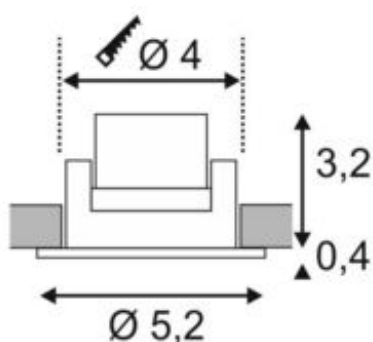

NEW TRIA MINI SET recessed fitting

LED, 3000K, round, matt white, 30°, incl. driver, clip springs

Article number	113971
Number of light sources	1
Max. wattage	4.4 Watt
Lamp	LED module
Light distribution type 1	Direct
Light distribution type 3	Axis-symmetric
Feed-in capability	No
Lamp included	No
Installation diameter	4 cm
Installation depth	4 cm
Height	3.6 cm
Diameter	5.2 cm
Net weight	0.119 kg
Gross weight	0.147 kg
Voltage	220-240 ~50/60 . 700 Volts
Protection class	II
IP-rating	IP 44
Beam angle	30 Degree
Material	Aluminium
Colour	matt white
Way of mounting	Recessed ceiling mounting
Average lifespan	30000 Hours
Colour temperature	3000 Kelvin
Colour rendering index	80
Luminous flux	143 lm
Energy efficiency class	A++
fastCalcEnabled	Yes
ranking	300
Catalogue page	BIG WHITE 2017: 444

The simplicity and effectiveness of the innovative NEW TRIA MINI Set is captivating. It is available in black, white, or brushed aluminium; and in round or square form. Equipped with a powerful, warm white premium LED in a tiltable mount, as well as LED driver included in the scope of supply, the set can be used in any lighting situation. The electrical connection is made directly to the 230V mains supply.