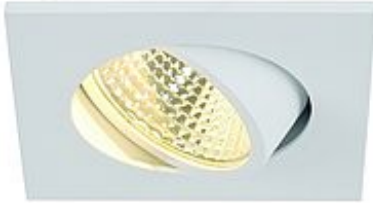

## NEW TRIA 3W LED DL ROUND Set

Downlight, matt white, 3W, 38°, 3000K, incl. driver, retaining springs

Article number	113961
Catalogue	BIG WHITE 2015, Page 437
Type of lamp	LED lamp
Lamp	COB LED 3W
Number of light sources	1
Lamp included	Yes
Installation diameter	6.8 cm
Installation depth	3.5 cm
Tilt range	30 Degree
Length	8.2 cm
Width	8.2 cm
Height	3.3 cm
Net weight	0.206 kg
Gross weight	0.256 kg
Voltage	230 Volt
Max. wattage	5.2 Watt
Protection class	II
Beam angle	38 Degree
Material	aluminium
Colour	white
Way of mounting	recessed ceiling mounting
Remark 2	Only suitable for ceilings with a maximum thickness of 20 mm
Remark 3	Energy labels in your language are available in the Service Area sub point Download
Average lifespan	40000 Hours
Colour temperature	3000 Kelvin
Colour rendering index	>80
Luminous flux	300 lm
Suitable for lamps from EEC	A
Suitable for lamps up to EEC	A++

Light distribution  
type 1

direct

Light distribution  
type 3

rotationally symmetric

The innovative NEW TRIA LED downlight set appears elegant in its simplicity and effectiveness. Available in white or brushed aluminum, you can choose between a round or square shape. Equipped with a powerful, warm white COB LED with incorporated LED driver, this set meets the requirements of general lighting needs. Furthermore, it is adjustable by 30°. The electrical connection is made directly to 230V mains supply. This luminaire contains built-in LED lamps. EEK: A - A++.