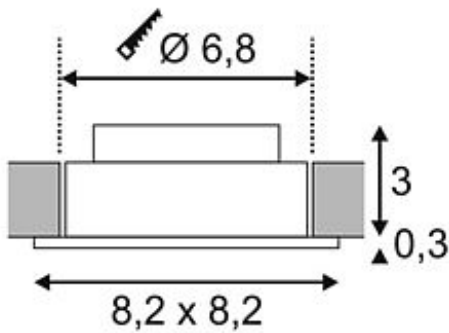

## NEW TRIA 3W LED DL ROUND Set

Downlight, matt white, 3W, 38°, 3000K, incl. driver, retaining springs

Article number	113961
Catalogue	BIG WHITE 2015, Page 437
Type of lamp	LED lamp
Lamp	COB LED 3W
Number of light sources	1
Lamp included	Yes
Installation diameter	6.8 cm
Installation depth	3.5 cm
Tilt range	30 Degree
Length	8.2 cm
Width	8.2 cm
Height	3.3 cm
Net weight	0.206 kg
Gross weight	0.256 kg
Voltage	230 Volt
Max. wattage	5.2 Watt
Protection class	II
Beam angle	38 Degree
Material	aluminium
Colour	white
Way of mounting	recessed ceiling mounting
Remark 2	Only suitable for ceilings with a maximum thickness of 20 mm
Remark 3	Energy labels in your language are available in the Service Area sub point Download
Average lifespan	40000 Hours
Colour temperature	3000 Kelvin
Colour rendering index	>80
Luminous flux	300 lm
Suitable for lamps from EEC	A
Suitable for lamps up to EEC	A++

Light distribution  
type 1

direct

Light distribution  
type 3

rotationally symmetric

The innovative NEW TRIA LED downlight set appears elegant in its simplicity and effectiveness. Available in white or brushed aluminum, you can choose between a round or square shape. Equipped with a powerful, warm white COB LED with incorporated LED driver, this set meets the requirements of general lighting needs. Furthermore, it is adjustable by 30°. The electrical connection is made directly to 230V mains supply. This luminaire contains built-in LED lamps. EEK: A - A++.