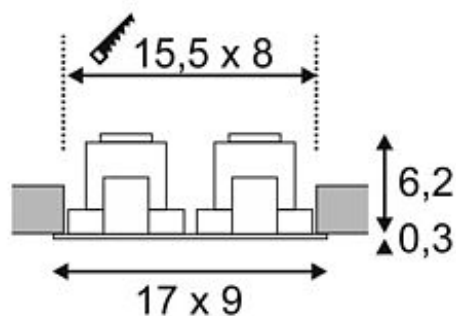

## NEW TRIA II LED DL SQUARE Set

alu-brushed, 2x6W, 38°, 3000K, incl. driver, retaining springs

Article number	113926
Catalogue	BIG WHITE 2015, Page 460
Type of lamp	LED lamp
Lamp	COB LED 6,2W
Number of light sources	2
Lamp included	Yes
Installation length	15.5 cm
Installation width	8 cm
Installation depth	7 cm
Tilt range	30 Degree
Length	17 cm
Width	9 cm
Height	6.5 cm
Net weight	0.596 kg
Gross weight	0.386 kg
Voltage	230 Volt
Max. wattage	14.7 Watt
Protection class	II
Beam angle	38 Degree
Material	aluminium
Colour	aluminium brushed
Way of mounting	recessed ceiling mounting
Remark 1	LED driver included
Remark 2	Only suitable for ceilings with a maximum thickness of 30 mm
Remark 3	Energy labels in your language are available in the Service Area sub point Download
Average lifespan	40000 Hours
Colour temperature	3000 Kelvin
Colour rendering index	>80
Luminous flux	625 lm

Suitable for lamps from EEC	A
Suitable for lamps up to EEC	A++
Light distribution type 1	direct
Light distribution type 3	axisymmetric

The innovative NEW TRIA LED downlight set appears elegant in its simplicity and effectiveness. It's available in white or brushed aluminum. Equipped with two powerful, warm white COB LED with incorporated LED driver, this set meets the requirements of general lighting needs. Furthermore, it is adjustable by 30°. The electrical connection is made directly to 230V mains supply. This luminaire contains built-in LED lamps. EEK: A - A++. The lamps cannot be changed in the luminaire.