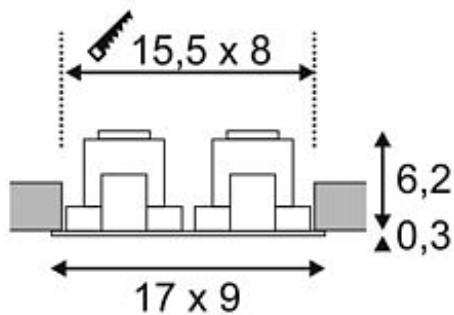

NEW TRIA II LED DL SQUARE Set

matt white, 2x6W, 38°, 3000K, incl. driver, retaining springs

Article number	113921
Catalogue	BIG WHITE 2015, Page 460
Type of lamp	LED lamp
Lamp	COB LED 6,2W
Number of light sources	2
Lamp included	Yes
Installation length	15.5 cm
Installation width	8 cm
Installation depth	7 cm
Tilt range	30 Degree
Length	17 cm
Width	9 cm
Height	6.5 cm
Net weight	0.607 kg
Gross weight	0.407 kg
Voltage	230 Volt
Max. wattage	14.7 Watt
Protection class	II
Beam angle	38 Degree
Material	aluminium
Colour	white
Way of mounting	recessed ceiling mounting
Remark 1	LED driver included
Remark 2	Only suitable for ceilings with a maximum thickness of 30 mm
Remark 3	Energy labels in your language are available in the Service Area sub point Download
Average lifespan	40000 Hours
Colour temperature	3000 Kelvin
Colour rendering index	>80
Luminous flux	625 lm

Suitable for lamps from EEC	A
Suitable for lamps up to EEC	A++
Light distribution type 1	direct
Light distribution type 3	axisymmetric

The innovative NEW TRIA LED downlight set appears elegant in its simplicity and effectiveness. It's available in white or brushed aluminum. Equipped with two powerful, warm white COB LED with incorporated LED driver, this set meets the requirements of general lighting needs. Furthermore, it is adjustable by 30°. The electrical connection is made directly to 230V mains supply. This luminaire contains built-in LED lamps. EEK: A - A++. The lamps cannot be changed in the luminaire.