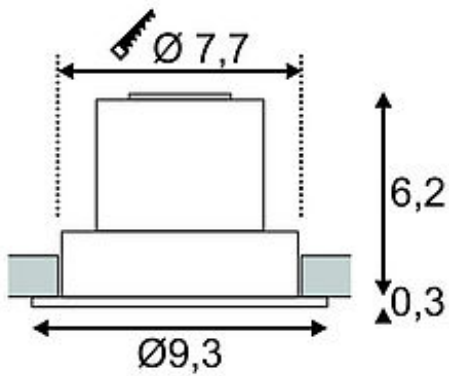

## NEW TRIA LED DL ROUND SET

matt white, 6W, 3000K, 38°, incl. driver and springs

Article number	113901
Catalogue	BIG WHITE 2015, Page 408
Type of lamp	LED lamp
Lamp	planar LED 6,6W
Number of light sources	1
Lamp included	Yes
Installation diameter	7.7 cm
Installation depth	6.5 cm
Tilt range	30 Degree
Height	6.5 cm
Diameter	9.3 cm
Net weight	0.304 kg
Gross weight	0.69 kg
Voltage	230 Volt
Max. wattage	9.1 Watt
Protection class	II
Beam angle	38 Degree
Material	aluminium / plastic
Colour	white
Way of mounting	recessed ceiling mounting
Remark 1	LED driver 350 mA included
Remark 2	Only suitable for ceilings with a maximum thickness of 20 mm
Remark 3	Energy labels in your language are available in the Service Area sub point Download
Average lifespan	40000 Hours
Colour temperature	3000 Kelvin
Colour rendering index	>80
Luminous flux	525 lm
Suitable for lamps from EEC	A
Suitable for lamps up to EEC	A++

Light distribution type 1	direct
---------------------------	--------

Light distribution type 3	axisymmetric
---------------------------	--------------

The innovative NEW TRIA LED downlight set appears elegant in its simplicity and effectiveness. Available in white or brushed aluminum, you can choose between a round or square shape. Equipped with a powerful, warm white COB LED with incorporated LED driver, this set meets the requirements of general lighting needs. Furthermore, it is adjustable by 30°. The electrical connection is made directly to 230V mains supply. This luminaire contains built-in LED lamps. EEK: A - A++.