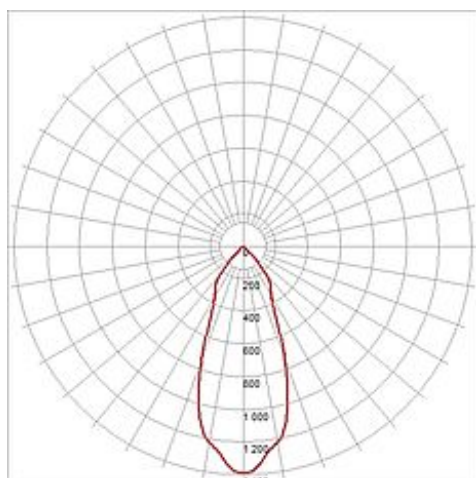

## NEW TRIA LED DL ROUND SET

matt white, 6W, 3000K, 38°, incl. driver and springs

Article number	113901
Catalogue	BIG WHITE 2015, Page 408
Type of lamp	LED lamp
Lamp	planar LED 6,6W
Number of light sources	1
Lamp included	Yes
Installation diameter	7.7 cm
Installation depth	6.5 cm
Tilt range	30 Degree
Height	6.5 cm
Diameter	9.3 cm
Net weight	0.304 kg
Gross weight	0.69 kg
Voltage	230 Volt
Max. wattage	9.1 Watt
Protection class	II
Beam angle	38 Degree
Material	aluminium / plastic
Colour	white
Way of mounting	recessed ceiling mounting
Remark 1	LED driver 350 mA included
Remark 2	Only suitable for ceilings with a maximum thickness of 20 mm
Remark 3	Energy labels in your language are available in the Service Area sub point Download
Average lifespan	40000 Hours
Colour temperature	3000 Kelvin
Colour rendering index	>80
Luminous flux	525 lm
Suitable for lamps from EEC	A
Suitable for lamps up to EEC	A++

Light distribution type 1	direct
---------------------------	--------

Light distribution type 3	axisymmetric
---------------------------	--------------

The innovative NEW TRIA LED downlight set appears elegant in its simplicity and effectiveness. Available in white or brushed aluminum, you can choose between a round or square shape. Equipped with a powerful, warm white COB LED with incorporated LED driver, this set meets the requirements of general lighting needs. Furthermore, it is adjustable by 30°. The electrical connection is made directly to 230V mains supply. This luminaire contains built-in LED lamps. EEK: A - A++.