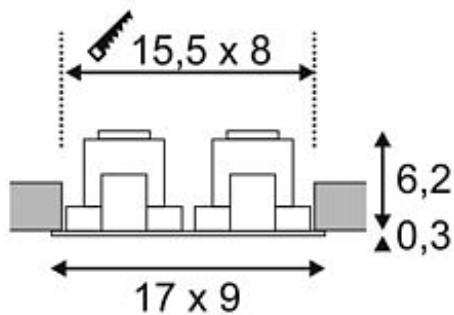

NEW TRIA II LED DL SQUARE Set

matt white, 2x6W, 38°, 2700K, incl.driver, retaining springs

Article number	113891
Catalogue	BIG WHITE 2015, Page 460
Type of lamp	LED lamp
Lamp	COB LED 6,2W
Number of light sources	2
Lamp included	Yes
Installation length	15.5 cm
Installation width	8 cm
Installation depth	7 cm
Tilt range	30 Degree
Length	17 cm
Width	9 cm
Height	6.5 cm
Net weight	0.608 kg
Gross weight	0.391 kg
Voltage	230 Volt
Max. wattage	14.7 Watt
Protection class	II
Beam angle	38 Degree
Material	aluminium
Colour	white
Way of mounting	recessed ceiling mounting
Remark 1	LED driver included
Remark 2	Only suitable for ceilings with a maximum thickness of 30 mm
Remark 3	Energy labels in your language are available in the Service Area sub point Download
Average lifespan	40000 Hours
Colour temperature	2700 Kelvin
Colour rendering index	>80
Luminous flux	1200 lm

Suitable for lamps from EEC	A
Suitable for lamps up to EEC	A++
Light distribution type 1	direct
Light distribution type 3	axisymmetric

The innovative NEW TRIA LED downlight set appears elegant in its simplicity and effectiveness. It's available in white or brushed aluminum. Equipped with two powerful, warm white COB LED with incorporated LED driver, this set meets the requirements of general lighting needs. Furthermore, it is adjustable by 30°. The electrical connection is made directly to 230V mains supply. This luminaire contains built-in LED lamps. EEK: A - A++. The lamps cannot be changed in the luminaire.