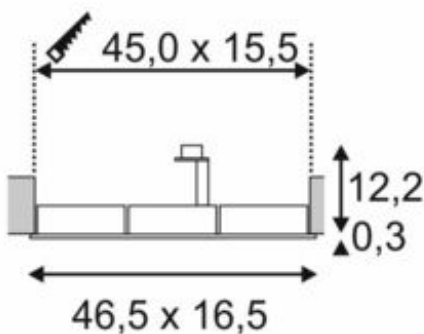

NEW TRIA 3 recessed fitting

triple-headed, QR111, rectangular, matt white, max. 225W, incl. clip springs

Article number	113821
Light distribution type 1	Direct
Feed-in capability	No
LBS code	QR111
Lamp	QR111
Lampholder / Socket	G53
Number of light sources	3
Lamp included	No
Installation length	45 cm
Installation width	15.5 cm
Installation depth	12.5 cm
Tilt range	40 Degree
Rotation range	360 Degree
Length	46.5 cm
Width	16.5 cm
Height	12.5 cm
Net weight	1.111 kg
Gross weight	1.318 kg
Voltage	12 ~50 Volts
Max. wattage	75 Watt
Protection class	III
Material	Aluminium
Colour	matt white
Way of mounting	Recessed ceiling mounting
Energy efficiency class	A+
fastCalcEnabled	No
ranking	200
Catalogue page	BIG WHITE 2017: 435

The square low-voltage QRB version of our popular NEW TRIA recessed fitting series is available with black, white or brushed aluminium housings. The generous rotation and pivoting range of this recessed spot guarantees you the ability to individually focus its light beam, regardless of whether you choose to use halogen or LED retrofit lamps. For operation of the NEW TRIA 3 recessed fitting you only need a matching transformer with 12V alternating current.