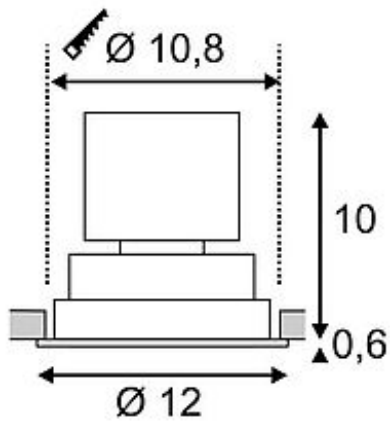

TRITON 6 downlight

round, silver anodized, 6x3W LED neutral white, adjustable

Article number	113650
Catalogue	BIG WHITE 2015, Page 398
Type of lamp	LED lamp
Lamp	Power LED 3W
Number of light sources	6
Lamp included	Yes
Installation diameter	10.8 cm
Installation depth	13.5 cm
Tilt range	60 Degree
Rotation range	20 Degree
Height	12 cm
Diameter	12 cm
Net weight	0.635 kg
Gross weight	0.755 kg
Max. wattage	18 Watt
Protection class	III
Beam angle	25 Degree
Material	aluminium
Colour	Silver
Way of mounting	recessed ceiling mounting
Remark 1	30 cm connection lead included
Remark 2	Only suitable for ceilings with a maximum thickness of 20 mm
Remark 3	Energy labels in your language are available in the Service Area sub point Download
Average lifespan	30000 Hours
Colour temperature	4000 Kelvin
Colour rendering index	80
Luminous flux	900 lm
Suitable for lamps from EEC	A
Suitable for lamps up to EEC	A++

Light distribution type 1	direct
---------------------------	--------

Light distribution type 3	rotationally symmetric
---------------------------	------------------------

The TRITON 6 LED downlight is adjustable and equipped with six Power LED of 3W each, optionally available in pure or warmwhite light colour. Available in matt white and anodized silver colour finish, TRITON 6 can be used as recessed wall or ceiling lamp. In addition, it contains a mini-plug for simplified connection via an optionally available connector strip. A suitable constant current driver providing 700mA is required for operation. This luminaire contains built-in LED lamps. EEK: A - A++. The lamps cannot be changed in the luminaire.