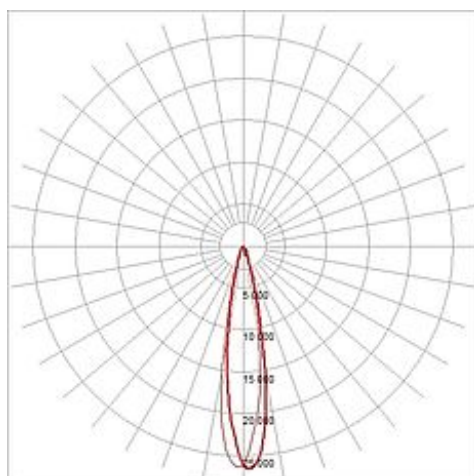

TRITON 6 downlight

round, silver anodized, 6x3W LED neutral white, adjustable

Article number	113650
Catalogue	BIG WHITE 2015, Page 398
Type of lamp	LED lamp
Lamp	Power LED 3W
Number of light sources	6
Lamp included	Yes
Installation diameter	10.8 cm
Installation depth	13.5 cm
Tilt range	60 Degree
Rotation range	20 Degree
Height	12 cm
Diameter	12 cm
Net weight	0.635 kg
Gross weight	0.755 kg
Max. wattage	18 Watt
Protection class	III
Beam angle	25 Degree
Material	aluminium
Colour	Silver
Way of mounting	recessed ceiling mounting
Remark 1	30 cm connection lead included
Remark 2	Only suitable for ceilings with a maximum thickness of 20 mm
Remark 3	Energy labels in your language are available in the Service Area sub point Download
Average lifespan	30000 Hours
Colour temperature	4000 Kelvin
Colour rendering index	80
Luminous flux	900 lm
Suitable for lamps from EEC	A
Suitable for lamps up to EEC	A++

Light distribution type 1	direct
---------------------------	--------

Light distribution type 3	rotationally symmetric
---------------------------	------------------------

The TRITON 6 LED downlight is adjustable and equipped with six Power LED of 3W each, optionally available in pure or warmwhite light colour. Available in matt white and anodized silver colour finish, TRITON 6 can be used as recessed wall or ceiling lamp. In addition, it contains a mini-plug for simplified connection via an optionally available connector strip. A suitable constant current driver providing 700mA is required for operation. This luminaire contains built-in LED lamps. EEK: A - A++. The lamps cannot be changed in the luminaire.