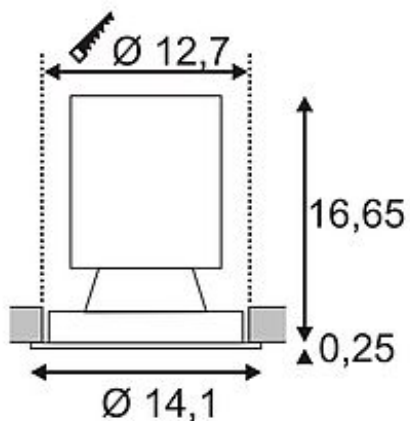

NEW TRIA LED DISK downlight

round, silvergrey, 2700K, 60°

Article number	113594
Catalogue	BIG WHITE 2015, Page 411
Type of lamp	LED lamp
Lamp	Philips Fortimo LED Disk Module
Number of light sources	1
Lamp included	Yes
Installation diameter	12.7 cm
Installation depth	16.9 cm
Tilt range	45 Degree
Height	16.7 cm
Diameter	14.1 cm
Net weight	0.8 kg
Gross weight	1.006 kg
Voltage	230 Volt
Max. wattage	12 Watt
Protection class	II
Beam angle	60 Degree
Material	aluminium
Colour	silvergrey
Way of mounting	recessed ceiling mounting
Remark 1	Only suitable for ceilings with a maximum thickness of 20 mm
Remark 2	Equipped with the LED Disk module of Philips
Remark 3	Energy labels in your language are available in the Service Area sub point Download
Average lifespan	50000 Hours
Colour temperature	2700 Kelvin
Colour rendering index	>80
Luminous flux	800 lm
Suitable for lamps from EEC	A
Suitable for lamps up to EEC	A++

Light distribution
type 1

direct

Light distribution
type 3

rotationally symmetric

The NEW TRIA LED DISK downlight is a combination of adjustable housing and most efficient LED technology from Philips. With a minimal power consumption despite its high luminous flux and its warmwhite LED light colour NEW TRIA LED DISK is ideal to exchange high-intense halogen or incandescent lamps. The LED module is interchangeable. This luminaire contains built-in LED lamps. EEK: A - A++.