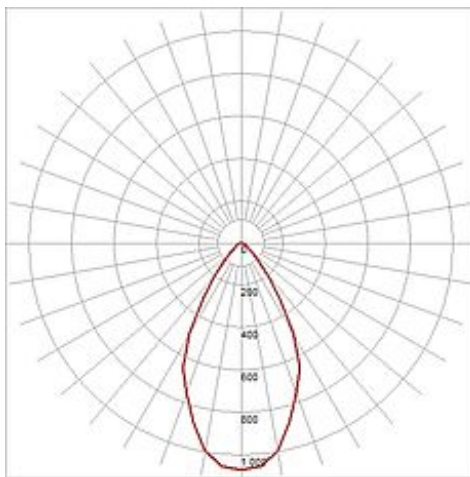

NEW TRIA LED DISK downlight

round, silvergrey, 2700K, 60°

Article number	113594
Catalogue	BIG WHITE 2015, Page 411
Type of lamp	LED lamp
Lamp	Philips Fortimo LED Disk Module
Number of light sources	1
Lamp included	Yes
Installation diameter	12.7 cm
Installation depth	16.9 cm
Tilt range	45 Degree
Height	16.7 cm
Diameter	14.1 cm
Net weight	0.8 kg
Gross weight	1.006 kg
Voltage	230 Volt
Max. wattage	12 Watt
Protection class	II
Beam angle	60 Degree
Material	aluminium
Colour	silvergrey
Way of mounting	recessed ceiling mounting
Remark 1	Only suitable for ceilings with a maximum thickness of 20 mm
Remark 2	Equipped with the LED Disk module of Philips
Remark 3	Energy labels in your language are available in the Service Area sub point Download
Average lifespan	50000 Hours
Colour temperature	2700 Kelvin
Colour rendering index	>80
Luminous flux	800 lm
Suitable for lamps from EEC	A
Suitable for lamps up to EEC	A++