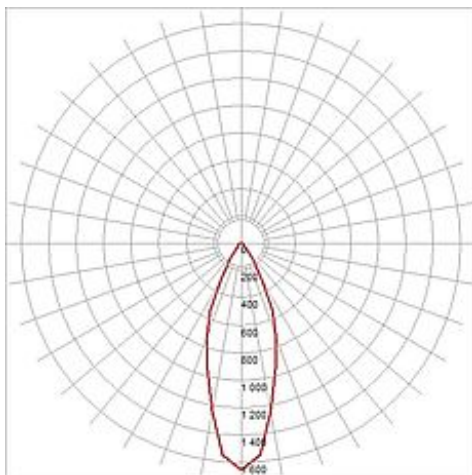

NEW TRIA LED DISK downlight

round, white, 2700K, 35°

Article number	113581
Catalogue	BIG WHITE 2015, Page 411
Type of lamp	LED lamp
Lamp	Philips Fortimo LED Disk Module
Number of light sources	1
Lamp included	Yes
Installation diameter	12.7 cm
Installation depth	16.9 cm
Tilt range	45 Degree
Height	16.7 cm
Diameter	14.1 cm
Net weight	0.809 kg
Gross weight	0.995 kg
Voltage	230 Volt
Max. wattage	12 Watt
Protection class	II
Beam angle	35 Degree
Material	aluminium
Colour	white
Way of mounting	recessed ceiling mounting
Remark 1	Only suitable for ceilings with a maximum thickness of 20 mm
Remark 2	Equipped with the LED Disk module of Philips
Remark 3	Energy labels in your language are available in the Service Area sub point Download
Average lifespan	50000 Hours
Colour temperature	2700 Kelvin
Colour rendering index	>80
Luminous flux	800 lm
Suitable for lamps from EEC	A
Suitable for lamps up to EEC	A++