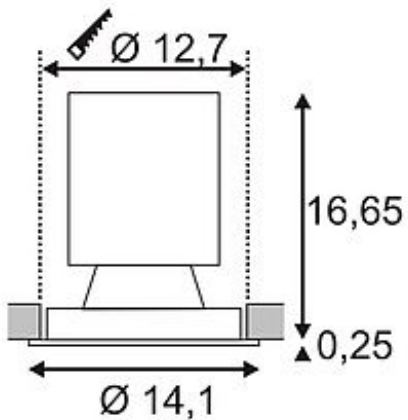

NEW TRIA LED DISK downlight

round, white, 2700K, 35°

Article number	113581
Catalogue	BIG WHITE 2015, Page 411
Type of lamp	LED lamp
Lamp	Philips Fortimo LED Disk Module
Number of light sources	1
Lamp included	Yes
Installation diameter	12.7 cm
Installation depth	16.9 cm
Tilt range	45 Degree
Height	16.7 cm
Diameter	14.1 cm
Net weight	0.809 kg
Gross weight	0.995 kg
Voltage	230 Volt
Max. wattage	12 Watt
Protection class	II
Beam angle	35 Degree
Material	aluminium
Colour	white
Way of mounting	recessed ceiling mounting
Remark 1	Only suitable for ceilings with a maximum thickness of 20 mm
Remark 2	Equipped with the LED Disk module of Philips
Remark 3	Energy labels in your language are available in the Service Area sub point Download
Average lifespan	50000 Hours
Colour temperature	2700 Kelvin
Colour rendering index	>80
Luminous flux	800 lm
Suitable for lamps from EEC	A
Suitable for lamps up to EEC	A++

Light distribution
type 1

direct

Light distribution
type 3

rotationally symmetric

The NEW TRIA LED DISK downlight is a combination of adjustable housing and most efficient LED technology from Philips. With a minimal power consumption despite its high luminous flux and its warmwhite LED light colour NEW TRIA LED DISK is ideal to exchange high-intense halogen or incandescent lamps. The LED module is interchangeable. This luminaire contains built-in LED lamps. EEK: A - A++.