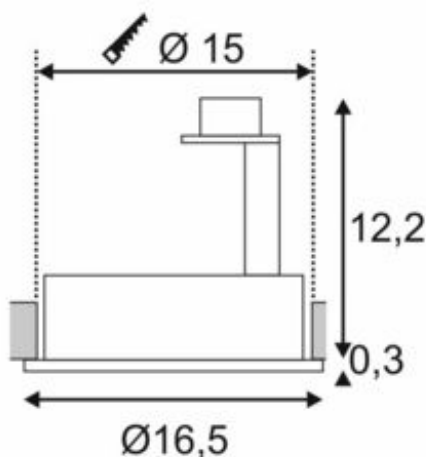

NEW TRIA 1 recessed fitting

single-headed, QR111, round, matt black, max. 75W, incl. leaf springs

Article number	113520
Light distribution type 1	Direct
Feed-in capability	No
LBS code	QR111
Lamp	QR111
Lampholder / Socket	G53
Number of light sources	1
Lamp included	No
Installation diameter	15 cm
Installation depth	12.5 cm
Tilt range	40 Degree
Rotation range	360 Degree
Height	12.5 cm
Diameter	16.5 cm
Net weight	0.341 kg
Gross weight	0.437 kg
Voltage	12 ~50 Volts
Max. wattage	75 Watt
Protection class	III
Material	Aluminium
Colour	matt black
Way of mounting	Recessed ceiling mounting
Energy efficiency class	A+
fastCalcEnabled	No
ranking	200
Catalogue page	BIG WHITE 2017: 428

The round low-voltage QRB version of our popular NEW TRIA recessed fitting series is available with black, white or brushed aluminium housings. The generous rotation and pivoting range of this recessed spot guarantees you the ability to individually focus its light beam, regardless of whether you choose to use halogen or LED retrofit lamps. For operation of the NEW TRIA 1 recessed fitting you only need a matching transformer with 12V alternating current.