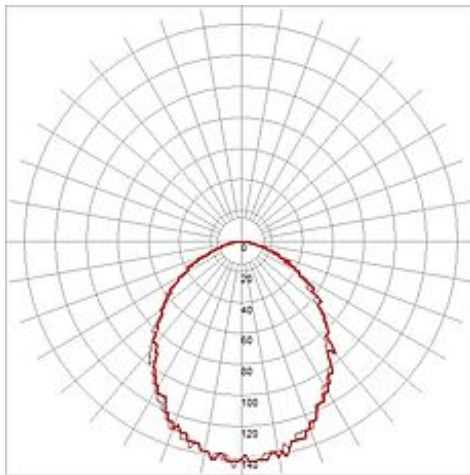

## FRAME BASIC LED recessed luminaire

square, matt white, warmwhite LED

Article number	113262
Catalogue	BIG WHITE 2015, Page 469
Type of lamp	LED lamp
Lamp	Power LED 1W
Number of light sources	1
Lamp included	Yes
Installation length	7.5 cm
Installation width	7.5 cm
Installation depth	6.6 cm
Width	9 cm
Height	9 cm
Depth	6 cm
Net weight	0.239 kg
Gross weight	0.357 kg
Max. wattage	1 Watt
Protection class	III
Material	aluminium / glass
Colour	white
Way of mounting	recessed wall mounting
Remark 1	Suitable flush-mount frame, article nr: 112780 / Suitable fitting box: 112781
Remark 2	50 cm connection lead with plug included
Remark 3	Operate with suitable 350 mA drivers only
Remark 4	Energy labels in your language are available in the Service Area sub point Download
Average lifespan	30000 Hours
Colour temperature	3000 Kelvin
Colour rendering index	>80
Luminous flux	90 lm
Suitable for lamps from EEC	A
Suitable for lamps up to EEC	A++

Light distribution  
type 1

direct

Light distribution  
type 3

axisymmetric

With our FRAME series we offer you a lighting solution for recessed wall and ceiling installation with minimum space requirements. The LED version is equipped with a high-quality diode and available in either pure or warmwhite light colour. A suitable driver providing 350mA is required for operation. The optional accessory includes a connector strip for simplified wiring in addition to the mounting box and flush-mount frame. This luminaire contains built-in LED lamps. EEK: A - A++.