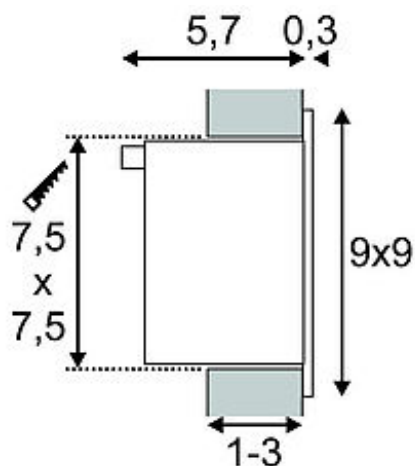

## FRAME BASIC LED recessed luminaire

square, matt white, warmwhite LED

Article number	113262
Catalogue	BIG WHITE 2015, Page 469
Type of lamp	LED lamp
Lamp	Power LED 1W
Number of light sources	1
Lamp included	Yes
Installation length	7.5 cm
Installation width	7.5 cm
Installation depth	6.6 cm
Width	9 cm
Height	9 cm
Depth	6 cm
Net weight	0.239 kg
Gross weight	0.357 kg
Max. wattage	1 Watt
Protection class	III
Material	aluminium / glass
Colour	white
Way of mounting	recessed wall mounting
Remark 1	Suitable flush-mount frame, article nr: 112780 / Suitable fitting box: 112781
Remark 2	50 cm connection lead with plug included
Remark 3	Operate with suitable 350 mA drivers only
Remark 4	Energy labels in your language are available in the Service Area sub point Download
Average lifespan	30000 Hours
Colour temperature	3000 Kelvin
Colour rendering index	>80
Luminous flux	90 lm
Suitable for lamps from EEC	A
Suitable for lamps up to EEC	A++

Light distribution  
type 1

direct

Light distribution  
type 3

axisymmetric

With our FRAME series we offer you a lighting solution for recessed wall and ceiling installation with minimum space requirements. The LED version is equipped with a high-quality diode and available in either pure or warmwhite light colour. A suitable driver providing 350mA is required for operation. The optional accessory includes a connector strip for simplified wiring in addition to the mounting box and flush-mount frame. This luminaire contains built-in LED lamps. EEK: A - A++.