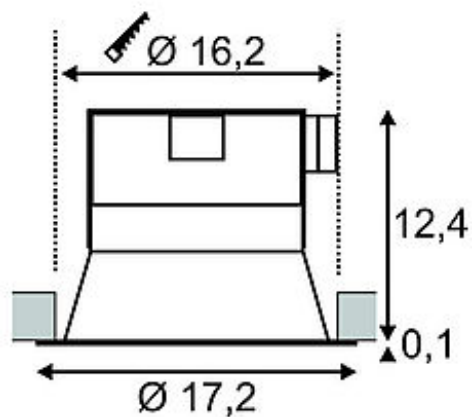

HORN ES111 downlight

round, white, GU10, max. 75W

Article number	112921
Catalogue	BIG WHITE 2015, Page 413
Type of lamp	Conventional lamp
Lamp	ES111 230V max. 75W
Lampholder / Socket	GU10
Number of light sources	1
Lamp included	No
Installation diameter	16.2 cm
Installation depth	12.5 cm
Depth	12.5 cm
Diameter	17.2 cm
Net weight	0.316 kg
Gross weight	0.191 kg
Voltage	230 Volt
Max. wattage	75 Watt
Protection class	I
Material	steel
Colour	white
Way of mounting	recessed ceiling mounting
Remark 1	Energy labels in your language are available in the Service Area sub point Download
Suitable for lamps from EEC	E
Suitable for lamps up to EEC	A++
Light distribution type 1	direct
Light distribution type 3	rotationally symmetric

Rigid high-voltage downlight of our HORN series. The fitting is made from steel and the lamp itself is placed to the luminaire's rear. This design creates a special look. The electrical connection is made directly to 230V mains supply. Multi-spot as well as low-voltage versions are also available. This luminaire is compatible with bulbs of the energy classes: E - A++