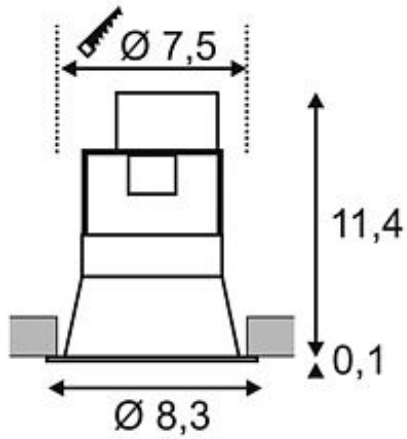

## HORN GU10 downlight

round, matt black, max. 50W

Article number	112910
Catalogue	BIG WHITE 2015, Page 402
Type of lamp	Conventional lamp
Lamp	GU10 230V max. 50W
Lampholder / Socket	GU10
Number of light sources	1
Lamp included	No
Installation diameter	7.5 cm
Installation depth	11.6 cm
Depth	11.5 cm
Diameter	8.3 cm
Net weight	0.146 kg
Gross weight	0.253 kg
Voltage	230 Volt
Max. wattage	50 Watt
Protection class	I
Material	steel
Colour	black
Way of mounting	recessed ceiling mounting
Remark 1	Energy labels in your language are available in the Service Area sub point Download
Suitable for lamps from EEC	E
Suitable for lamps up to EEC	A++
Light distribution type 1	direct
Light distribution type 3	rotationally symmetric

Adjustable high-voltage downlight of our HORN series. The fitting is made from steel and the lamp itself is placed to the luminaire's rear. This design creates a special look. The electrical connection is made directly via 230V mains supply. Single-spot as well as low-voltage versions are also available. This luminaire is compatible with bulbs of the energy classes: E - A++