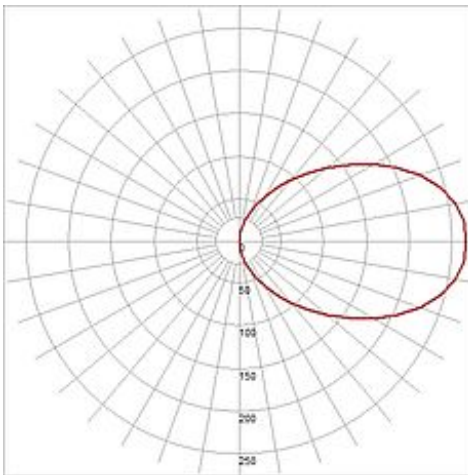

## GLENOS LED XL recessed luminaire

rectangular, silver- grey, 7,5W, 78 LED,

Article number	112822
Catalogue	BIG WHITE 2015, Page 474
Type of lamp	LED lamp
Lamp	LED
Number of light sources	78
Lamp included	Yes
Installation length	97.7 cm
Installation width	4.7 cm
Installation depth	9.5 cm
Width	99 cm
Height	5.8 cm
Depth	5 cm
Net weight	1.043 kg
Gross weight	0.245 kg
Voltage	24 Volt
Max. wattage	7.5 Watt
Protection class	III
Material	aluminium / acrylic
Colour	aluminium
Way of mounting	recessed ceiling mounting / recessed wall mounting
Remark 1	Only suitable for cavity walls or suspended ceilings with a maximum thickness between 5 - 20 mm
Remark 2	Diffusor included
Remark 3	Operate with suitable LED power units only
Remark 4	Energy labels in your language are available in the Service Area sub point Download
Average lifespan	30000 Hours
Colour temperature	3000 Kelvin

Colour rendering index >80

Luminous flux	460 lm
---------------	--------

Suitable for lamps from EEC	A
-----------------------------	---

Suitable for lamps up to EEC	A++
------------------------------	-----