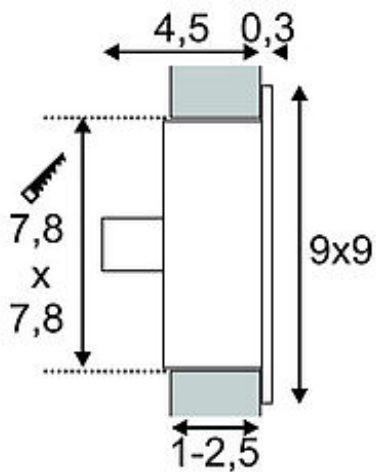

FLAT FRAME SLAT recessed luminaire

square, silvergrey, G4, max. 20W

Article number	112762
Catalogue	BIG WHITE 2015, Page 468
Type of lamp	Conventional lamp
Lamp	2-pin base bulb G4 12V max. 20W
Lampholder / Socket	G4
Number of light sources	1
Lamp included	No
Installation length	7.8 cm
Installation width	7.8 cm
Installation depth	5.2 cm
Length	9 cm
Width	9 cm
Height	4.8 cm
Net weight	0.165 kg
Gross weight	0.204 kg
Voltage	12 Volt
Max. wattage	20 Watt
Protection class	III
Material	aluminium / glass
Colour	silvergrey
Way of mounting	recessed ceiling mounting / recessed wall mounting
Remark 1	Suitable flush-mount frame, article nr: 112780 / Suitable fitting box: 112781
Remark 2	Energy labels in your language are available in the Service Area sub point Download
Suitable for lamps from EEC	C
Suitable for lamps up to EEC	A+
Light distribution type 1	direct
Light distribution type 3	axisymmetric

With our FLAT FRAME series we offer you a lighting solution for recessed wall and ceiling installation with minimum space requirements. Ready for the use of G4 pin-based lamps, a suitable transformer providing 12V alternating current is required for operation. An installation frame and a wall box are both available on accessory. This luminaire is compatible with bulbs of the energy classes: C - A+