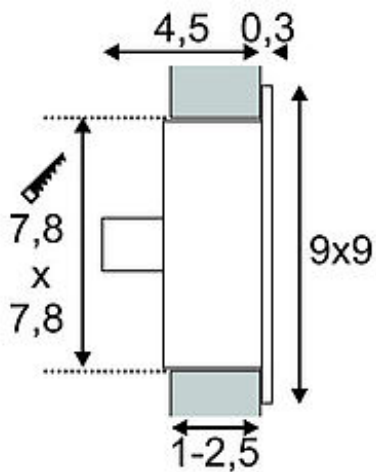

## FLAT FRAME SLAT recessed luminaire

square, white, G4, max. 20W

Article number	112761
Catalogue	BIG WHITE 2015, Page 468
Type of lamp	Conventional lamp
Lamp	2-pin base bulb G4 12V max. 20W
Lampholder / Socket	G4
Number of light sources	1
Lamp included	No
Installation length	7.8 cm
Installation width	7.8 cm
Installation depth	5.2 cm
Length	9 cm
Width	9 cm
Height	4.8 cm
Net weight	0.168 kg
Gross weight	0.205 kg
Voltage	12 Volt
Max. wattage	20 Watt
Protection class	III
Material	aluminium / glass
Colour	white
Way of mounting	recessed ceiling mounting / recessed wall mounting
Remark 1	Suitable flush-mount frame, article nr: 112780 / Suitable fitting box: 112781
Remark 2	Energy labels in your language are available in the Service Area sub point Download
Suitable for lamps from EEC	C
Suitable for lamps up to EEC	A+
Light distribution type 1	direct
Light distribution type 3	axisymmetric

With our FLAT FRAME series we offer you a lighting solution for recessed wall and ceiling installation with minimum space requirements. Ready for the use of G4 pin-based lamps, a suitable transformer providing 12V alternating current is required for operation. An installation frame and a wall box are both available on accessory. This luminaire is compatible with bulbs of the energy classes: C - A+