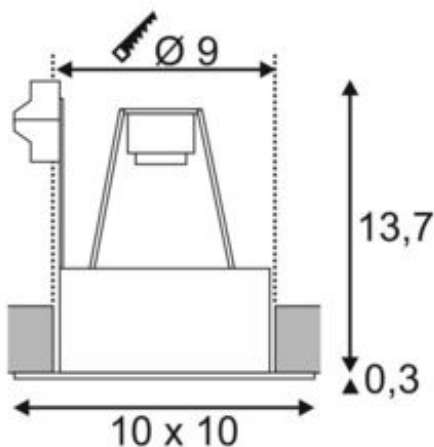

## INDI REC 1S recessed fitting

single-headed, QPAR51, square, matt white, multi-directional, max. 50W

Article number	112471
Light distribution type 1	Direct
Feed-in capability	No
LBS code	QPAR51
Lamp	QPAR51
Lampholder / Socket	GU10
Number of light sources	1
Lamp included	No
Installation diameter	9 cm
Installation depth	15 cm
Length	10 cm
Width	10 cm
Height	14 cm
Net weight	0.368 kg
Gross weight	0.429 kg
Voltage	230 ~50 Volts
Max. wattage	50 Watt
Protection class	I
Material	Steel/aluminium
Colour	matt white
Way of mounting	Recessed ceiling mounting
Energy efficiency class	A++
fastCalcEnabled	No
ranking	200
Catalogue page	BIG WHITE 2017: 493

The single-headed high-voltage recessed fitting INDI REC 1S is multi-directional and was conceived for use with high-voltage halogen lamps. The steel housing has a matt white exterior and black interior. To operate the recessed fitting, a matching transformer with 12V alternating current is required.