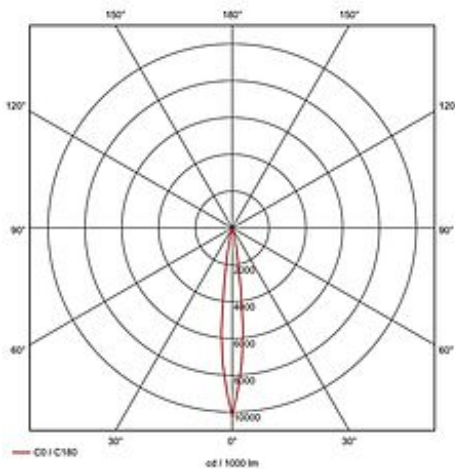

## EYEDOWN LED 6x1W downlight

round, alu, warmwhite, 3000K

Article number	111992
Catalogue	BIG WHITE 2015, Page 407
Type of lamp	LED lamp
Lamp	Power LED 3W
Number of light sources	6
Lamp included	Yes
Installation diameter	7.6 cm
Installation depth	4.4 cm
Height	5.2 cm
Diameter	8.8 cm
Net weight	0.25 kg
Gross weight	0.418 kg
Max. wattage	6 Watt
Protection class	III
Beam angle	15 Degree
Material	aluminium
Colour	aluminium
Way of mounting	recessed ceiling mounting
Remark 1	Only suitable for ceilings with a maximum thickness of 30 mm
Remark 2	45 cm connection lead included
Remark 3	Energy labels in your language are available in the Service Area sub point Download
Colour temperature	3000 Kelvin
Colour rendering index	>80
Luminous flux	400 lm
Suitable for lamps from EEC	A
Suitable for lamps up to EEC	A++
Light distribution type 1	direct

Light distribution  
type 3

rotationally symmetric

The EYEDOWN 6x1W LED downlight is made from aluminum and is equipped with a glass for protection against splashing water. Rated IP44 it can be used outdoors or in damp areas. To operate the downlight a suitable constant current driver providing 350mA is required. This luminaire contains built-in LED lamps. EEK: A - A++. The lamps cannot be changed in the luminaire.