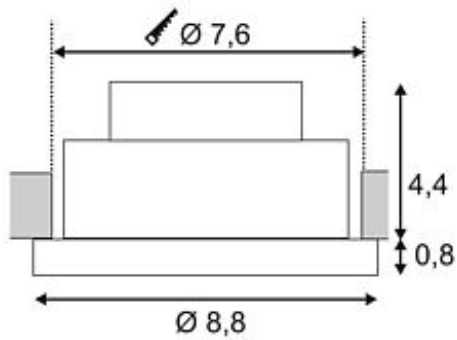

## EYEDOWN LED 6x1W downlight

round, alu, warmwhite, 3000K

Article number	111992
Catalogue	BIG WHITE 2015, Page 407
Type of lamp	LED lamp
Lamp	Power LED 3W
Number of light sources	6
Lamp included	Yes
Installation diameter	7.6 cm
Installation depth	4.4 cm
Height	5.2 cm
Diameter	8.8 cm
Net weight	0.25 kg
Gross weight	0.418 kg
Max. wattage	6 Watt
Protection class	III
Beam angle	15 Degree
Material	aluminium
Colour	aluminium
Way of mounting	recessed ceiling mounting
Remark 1	Only suitable for ceilings with a maximum thickness of 30 mm
Remark 2	45 cm connection lead included
Remark 3	Energy labels in your language are available in the Service Area sub point Download
Colour temperature	3000 Kelvin
Colour rendering index	>80
Luminous flux	400 lm
Suitable for lamps from EEC	A
Suitable for lamps up to EEC	A++
Light distribution type 1	direct

Light distribution  
type 3

rotationally symmetric

The EYEDOWN 6x1W LED downlight is made from aluminum and is equipped with a glass for protection against splashing water. Rated IP44 it can be used outdoors or in damp areas. To operate the downlight a suitable constant current driver providing 350mA is required. This luminaire contains built-in LED lamps. EEK: A - A++. The lamps cannot be changed in the luminaire.