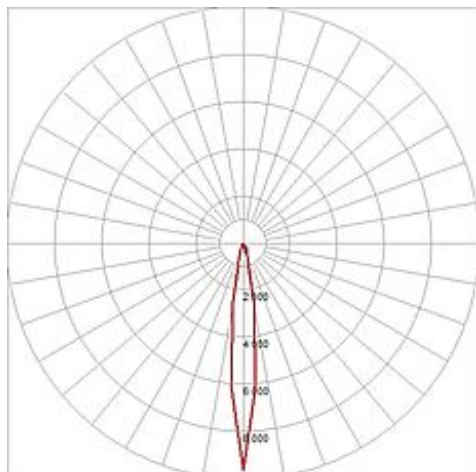

DOME LED downlight

round, silvergrey, 6x 3W LED, warmwhite

Article number	111962
Type of lamp	LED lamp
Lamp	Power LED 3W
Number of light sources	6
Lamp included	Yes
Installation diameter	10.8 cm
Installation depth	7.5 cm
Height	6.5 cm
Diameter	13.5 cm
Net weight	0.312 kg
Gross weight	0.077 kg
Max. wattage	18 Watt
Protection class	III
Beam angle	25 Degree
Material	aluminium
Colour	silvergrey
Way of mounting	recessed ceiling mounting
Remark 1	Operate with suitable 700 mA drivers only
Remark 2	Energy labels in your language are available in the Service Area sub point Download
Average lifespan	30000 Hours
Colour temperature	3000 Kelvin
Colour rendering index	>80
Luminous flux	615 lm
Suitable for lamps from EEC	A
Suitable for lamps up to EEC	A++
Light distribution type 1	direct
Light distribution type 3	rotationally symmetric

The DOME LED downlight combines six powerful and long-lasting diodes with 3W each in a stylish and compact luminaire housing and is available in pure or warmwhite light colour. To operate the downlight an additional constant current driver providing 700mA is required. This luminaire contains built-in LED lamps. EEK: A - A++. The lamps cannot be changed in the luminaire.