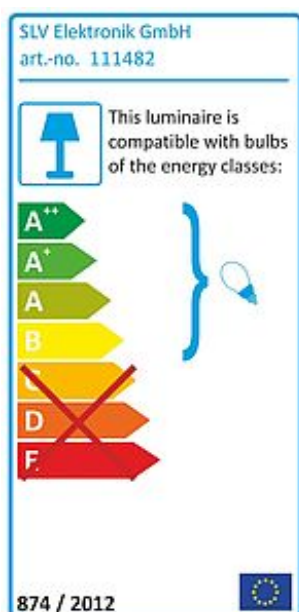

QUADRASYL 44D outdoor lamp

square, silvergrey, GX53, max. 9W

Article number	111482
Catalogue	BIG WHITE 2015, Page 601
Type of lamp	Conventional lamp
Lamp	Microlynx 230V 6W
Lampholder / Socket	GX53
Number of light sources	1
Lamp included	No
Width	11 cm
Height	11 cm
Depth	4.5 cm
Net weight	0.558 kg
Gross weight	0.222 kg
Voltage	230 Volt
Max. wattage	9 Watt
Protection class	I
Material	aluminium / stainless steel 316
Colour	silvergrey
Way of mounting	surface wall mounting / surface ceiling mounting
Remark 1	Energy labels in your language are available in the Service Area sub point Download
Suitable for lamps from EEC	B
Suitable for lamps up to EEC	A++
Light distribution type 1	direct
Light distribution type 3	rotationally symmetric

The QUADRASYL 44 high-voltage downlight is made from aluminum and designed for the use of energy saving GX53 lamps. A front panel made of high quality stainless steel 316 completes the puristic, linear design. Rated IP44 QUADRASYL can be used in outdoor applications as well as damp areas. This luminaire is compatible with bulbs of the energy classes: B - A++