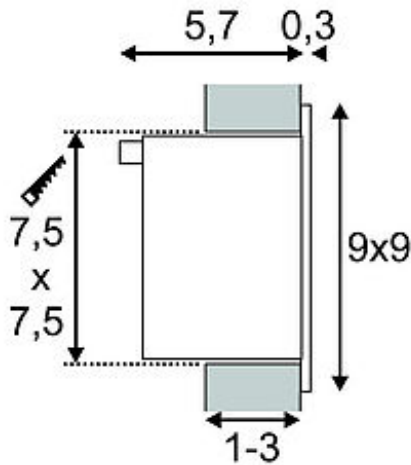

FRAME BASIC LED recessed

square, silvergrey, warmwhite LED

Article number	111262
Catalogue	BIG WHITE 2015, Page 469
Type of lamp	LED lamp
Lamp	Power LED 1W
Number of light sources	1
Lamp included	Yes
Installation length	7.5 cm
Installation width	7.5 cm
Installation depth	6.6 cm
Width	9 cm
Height	9 cm
Depth	6 cm
Net weight	0.239 kg
Gross weight	0.379 kg
Max. wattage	1 Watt
Protection class	III
Material	aluminium / glass
Colour	silvergrey
Way of mounting	recessed ceiling mounting / recessed wall mounting
Remark 1	Suitable flush-mount frame, article nr: 112780 / Suitable fitting box: 112781
Remark 2	45 cm connection lead included
Remark 3	Operate with suitable 350 mA drivers only
Remark 4	Energy labels in your language are available in the Service Area sub point Download
Average lifespan	30000 Hours
Colour temperature	3000 Kelvin
Colour rendering index	>80
Luminous flux	90 lm
Suitable for lamps from EEC	A

Suitable for lamps up to EEC A++

Light distribution type 1	direct
---------------------------	--------

Light distribution type 3	rotationally symmetric
---------------------------	------------------------

With our FRAME series we offer you a lighting solution for recessed wall and ceiling installation with minimum space requirements. The LED version is equipped with a high-quality diode and available in either pure or warmwhite light colour. A suitable driver providing 350mA is required for operation. The optional accessory includes a connector strip for simplified wiring in addition to the mounting box and flush-mount frame. This luminaire contains built-in LED lamps. EEK: A - A++. The lamps cannot be changed in the luminaire.