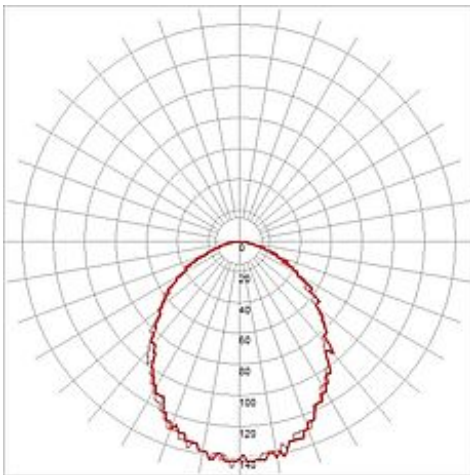

FRAME BASIC LED recessed

square, silvergrey, warmwhite LED

Article number	111262
Catalogue	BIG WHITE 2015, Page 469
Type of lamp	LED lamp
Lamp	Power LED 1W
Number of light sources	1
Lamp included	Yes
Installation length	7.5 cm
Installation width	7.5 cm
Installation depth	6.6 cm
Width	9 cm
Height	9 cm
Depth	6 cm
Net weight	0.239 kg
Gross weight	0.379 kg
Max. wattage	1 Watt
Protection class	III
Material	aluminium / glass
Colour	silvergrey
Way of mounting	recessed ceiling mounting / recessed wall mounting
Remark 1	Suitable flush-mount frame, article nr: 112780 / Suitable fitting box: 112781
Remark 2	45 cm connection lead included
Remark 3	Operate with suitable 350 mA drivers only
Remark 4	Energy labels in your language are available in the Service Area sub point Download
Average lifespan	30000 Hours
Colour temperature	3000 Kelvin
Colour rendering index	>80
Luminous flux	90 lm
Suitable for lamps from EEC	A

Suitable for lamps up to EEC A++

Light distribution type 1	direct
---------------------------	--------

Light distribution type 3	rotationally symmetric
---------------------------	------------------------