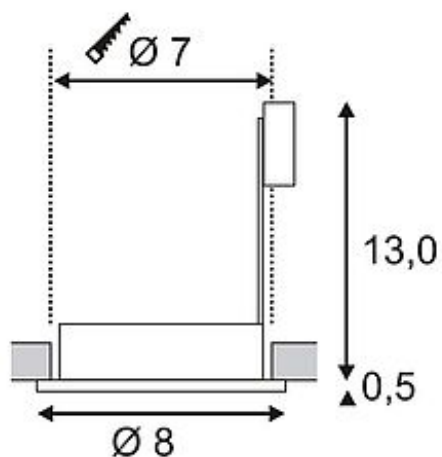

DOLIX OUT GU10 downlight

round, titanium, max. 35W

Article number	111027
Catalogue	BIG WHITE 2015, Page 401
Type of lamp	Conventional lamp
Lamp	GU10 230V max. 35W
Lampholder / Socket	GU10
Number of light sources	1
Lamp included	No
Installation diameter	7 cm
Installation depth	13 cm
Diameter	8 cm
Net weight	0.33 kg
Gross weight	0.375 kg
Voltage	230 Volt
Max. wattage	35 Watt
Protection class	I
Material	aluminium / glass
Colour	titanium
Way of mounting	recessed ceiling mounting
Remark 1	Frosted glass
Remark 2	Energy labels in your language are available in the Service Area sub point Download
Suitable for lamps from EEC	E
Suitable for lamps up to EEC	A++
Light distribution type 1	direct
Light distribution type 3	rotationally symmetric

The DOLIX high-voltage recessed ring is made from aluminum and is equipped with a glass for protection against splashing water. Rated IP44 it can be used outdoors or in damp areas. Thanks to the already incorporated GU10 high-voltage lampholder DOLIX is ready for direct connection to 230V mains supply. This luminaire is compatible with bulbs of the energy classes: E - A++