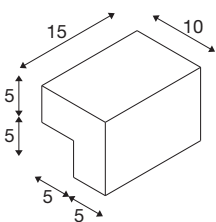

L-LINE OUT WL

Outdoor LED wall-mounted light anthracite CCT switch 3000/4000K

With its linear light variety, the L-LINE OUT family lights the way outdoors. Despite their individual differences, the individual members speak a common language of form, encapsulated in the clean lines of the letter "L". As far as lighting technology is concerned, there are no compromises: the CCT switch for easy selection of light colour temperature (3000 or 4000K) prior to installation), the straightforward installation process, and a protection rating of IP 65 are just some of the features that make the L-LINE OUT surface-mounted wall light a winner.

TECHNICAL DATA

Item no.:	1003539
Number of different light outlets	1
Primary nominal voltage	220-240V ~50/60Hz mA/V
Secondary power / secondary voltage	350 mA/V
Width	15.0 cm
Height	10.0 cm
Depth	10.0 cm
Net weight	1.024 kg
Gross weight	1.237 kg
IP Code	IP 65
Safety class	I
Impact resistance class	IK02
Impact resistance	0,20000000000000001 Joule
Assembly	Surface
Assembly details	Wall
Number of through-wires	10
Wattage	7 W
Lumen	500 / 570 lm
Colour temperature	3000/4000 Kelvin
Color	anthracite
CRI	>80
Binning	6