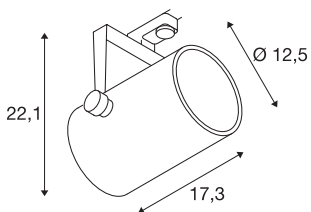

3~ EURO SPOT TRACK

white 3000K 36° incl. 3-circuit adapter

The EURO SPOT swivelling and tilting LED spotlight in a compact design is suitable for the high-voltage 3-circuit track system with the matching adapter. A COB LED module is factory-fitted inside the cylindrical light head. This spotlight, available in different colours, stands out with its simple and timeless look.

TECHNICAL DATA

Item no.:	1002682
Primary nominal voltage	220-240V ~50/60Hz mA/V
Secondary power / secondary voltage	500 mA/V
Vertical tilting range	90 °
Horizontal rotation range	350 °
Length	17.3 cm
Height	22.1 cm
Diameter	12.5 cm
Net weight	1.429 kg
Gross weight	1.876 kg
IP Code	IP 20
Safety class	I
Assembly	Surface
Assembly details	Track Ceiling, Track Wall
Wattage	20 W
Lumen	1900 lm
Colour temperature	3000 Kelvin
Beam angle	36 °
Color	white
CRI	>80
Binning	3
LXXBXX data	70/50